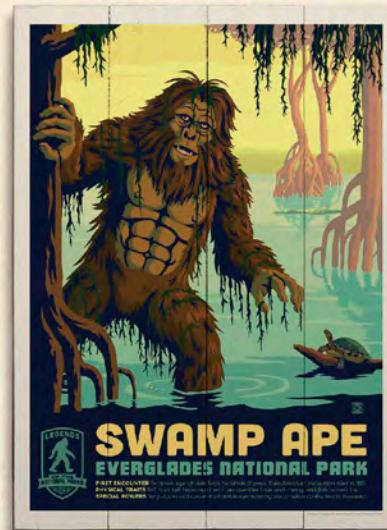

AD-SA
17x23 23x31 28x38