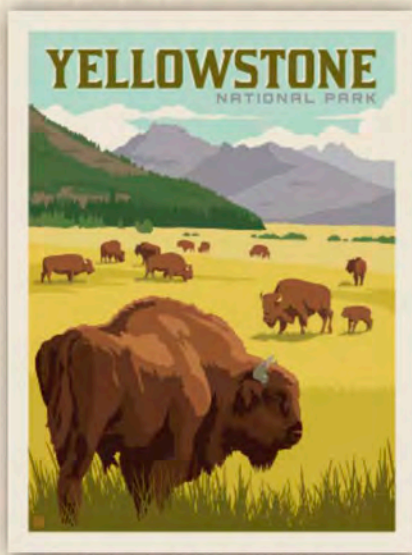

AD-YSNP1002
17x23 23x31 28x38