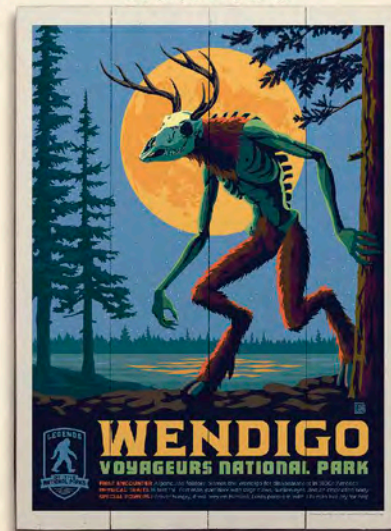

AD-BF1002
17x23 23x31 28x38

**NEW RIVER GORGE NATIONAL PARK
WEST VIRGINIA
•THE MOTHMAN•**

AD-MOTH
17x23 23x31 28x38

**NORTH CASCADES NATIONAL PARK
WASHINGTON
•SASQUATCH•**

AD-SQ1001
17x23 23x31 28x38

**OLYMPIC NATIONAL PARK
WASHINGTON
•SASQUATCH•**

AD-SQ1002
17x23 23x31 28x38

**VOYAGEURS NATIONAL PARK
MINNESOTA
•WENDIGO•**

AD-WEN
17x23 23x31 28x38

WIND CAVE NATIONAL PARK
SOUTH DAKOTA
•WALKING SAM•

AD-WLKS
 17x23 23x31 28x38

YELLOWSTONE NATIONAL PARK
IDAHO/MONTANA/WYOMING
•CAVE DRAGON•