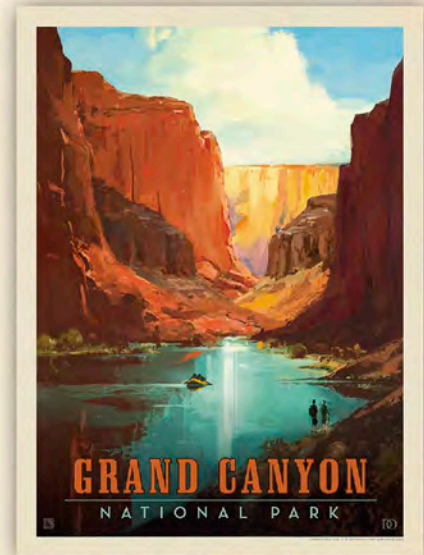

AD-GCNP1003
17x23 23x31 28x38