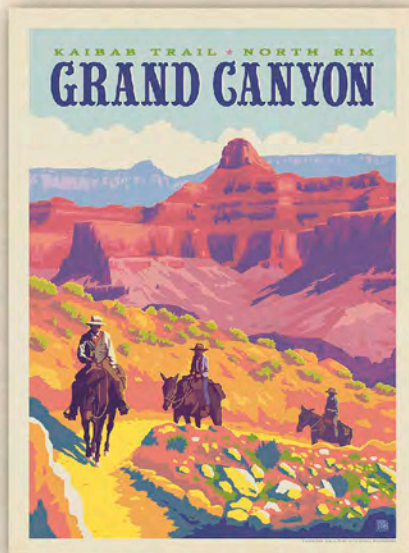

AD-GCNP1004
17x23 23x31 28x38