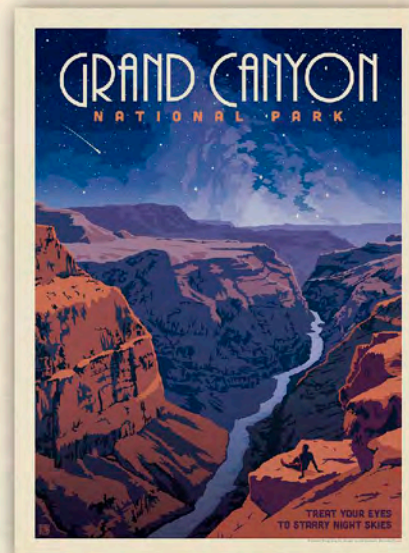

AD-GCNP1005
17x23 23x31 28x38