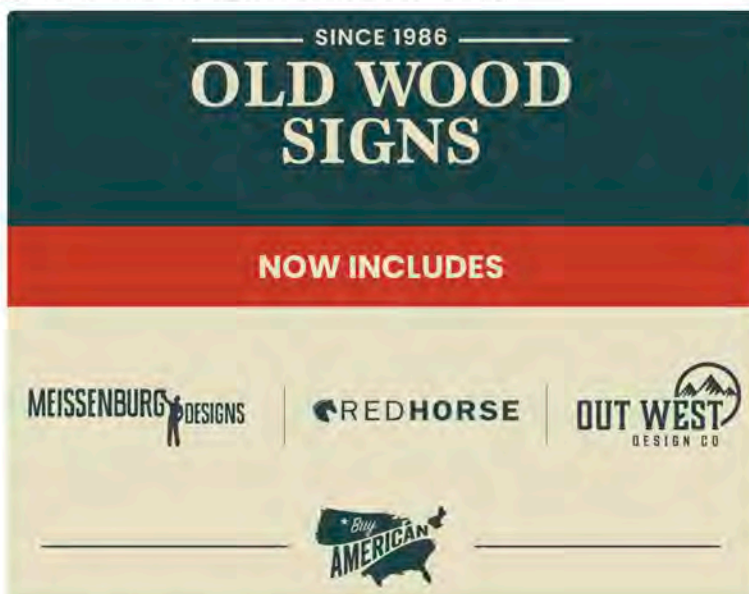

# WE WORK HARD TO MAKE A PRODUCT THAT IS AS ENJOYABLE TO LOOK AT AS IT IS TO CREATE.

Since the '80's, Old Wood Signs has continued to develop new signs with a classic vintage appeal in a wide variety of categories. Brain-storming, designing, manufacturing and shipping all happen in one location.

Our customers range from national to international retailers, resorts, television show promoters, conservation groups, non-profits and food and beverage businesses. No customer is too small or too big. We are pleased to be able to produce this beautiful vintage art to new generations of aficionados.

## WHAT SETS US APART FROM THE REST?

Innovation! Completely Montana-made, Old Wood Signs continues to innovate through strength in design, advances in technology and product diversification. There is nothing this team can't handle! We love a challenge. The Drive to make customers happy! Personal attention makes our customers' job easier. Your requests are our inspiration. Flexibility! Everything Old Wood Signs makes can be personalized by YOU, the customer. We are happy to change a location and more. Make each sign your own!

## OLD WOOD SIGNS SHOWROOMS