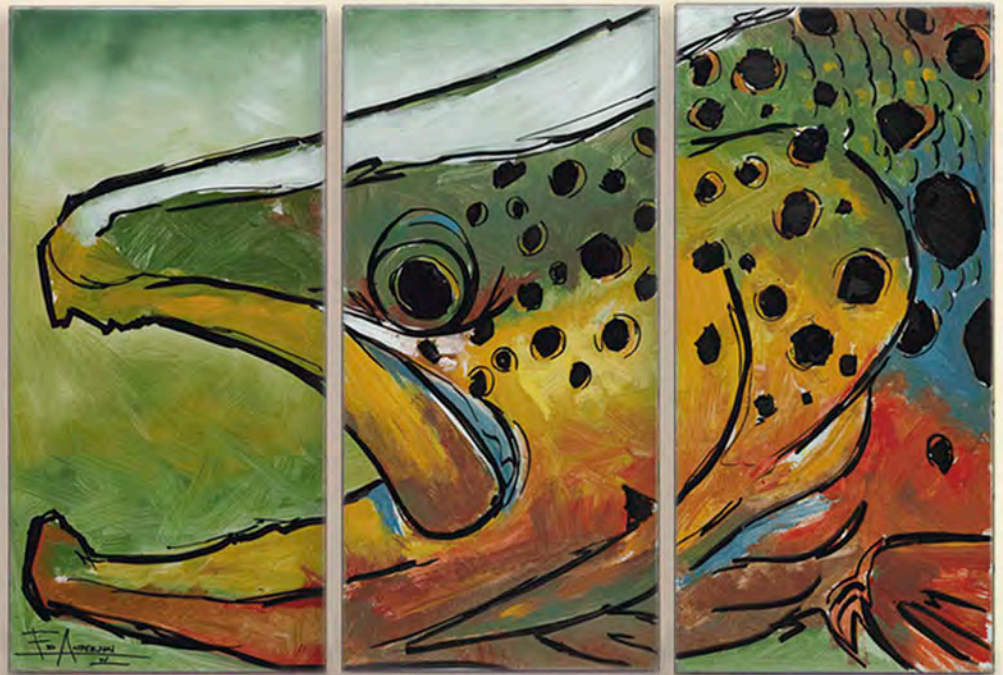

**A2BX-EA-2143**  
18 x 26 BONEFISH  
**A3BX-EA-2143**  
26 x 37.5

**A5BX2-EA-1672**  
33 X 42 CROSS STRIPED BASS

**A5BX-EA-1671** 42 X 16.5 SNOOKS

**A7BX3-EA-2144** 63 x 42 THE CHASE

**A7BX3-EA-1531** 63 x 42 BROWN TROUT