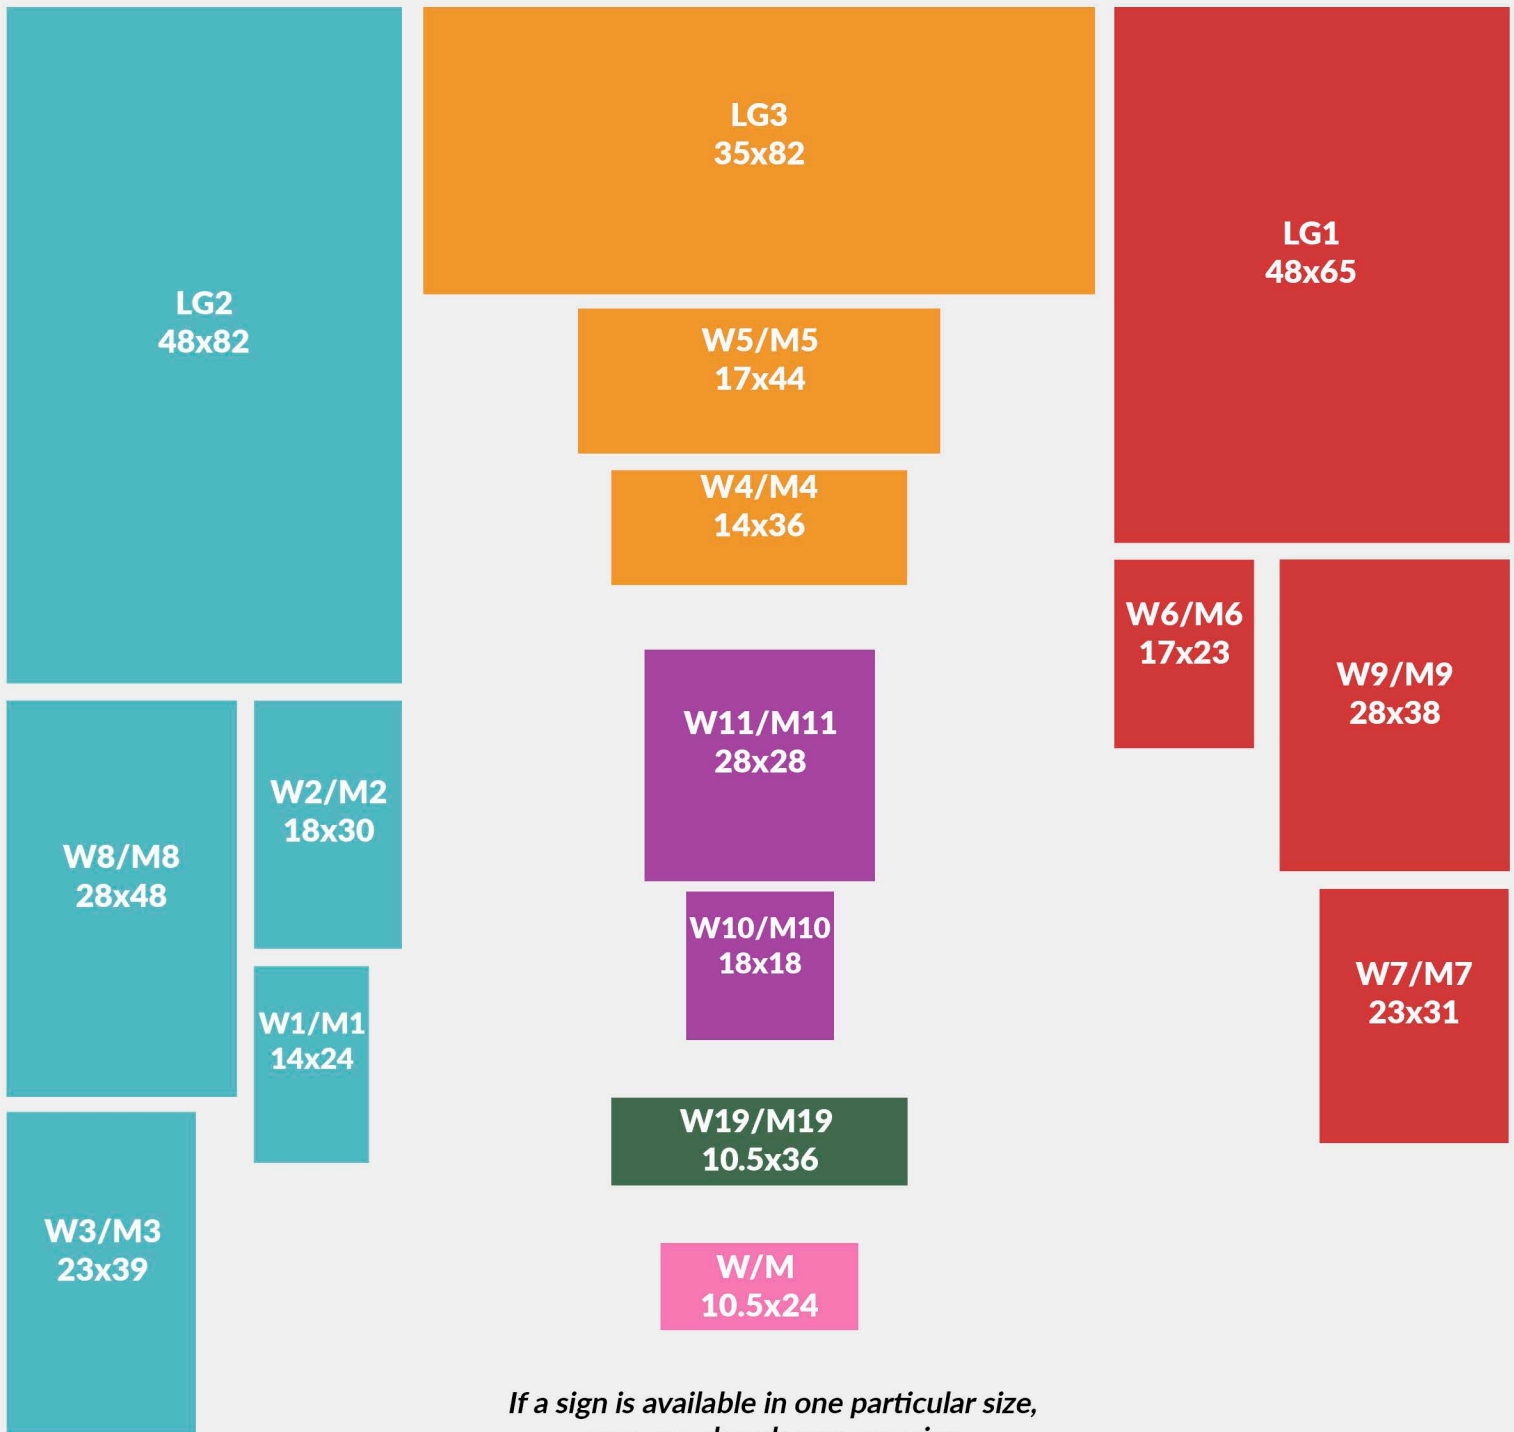

BE-1574 24"

1 → VANCOUVER ISLAND

LT1-1574

High density fiberboard
12X24

BE-MUM94
24"

Colors indicate all sizes
on back of catalog

**BEST
SELLER!**

1283
14X24 18X30 23X39 28X48

■ RT01 10.5X24

■ 458

14X24 18X30 23X39 28X48

■ 2491

14X24 18X30 23X39 28X48

Colors indicate all sizes
on back of catalog

■ MUM1862

14x36 17x44

CATALOG

PLEASE NOTE THAT CATALOG COLORS MAY NOT BE PRECISE REPRESENTATIONS OF ACTUAL PRODUCT COLORS DUE TO VARIATION IN PRINTING PROCESS, INKS AND SUBSTRATE.

CUSTOM SIZES

BRICK WITH FRAMES

LED BARREL ENDS

CORRUGATED METAL

BARREL ENDS

6 FT

BASIC SIZES

Specify with Wood (W) or Metal (M) with every size.

*If a sign is available in one particular size,
you can also choose any size
in that color group.*

← 6 FT →