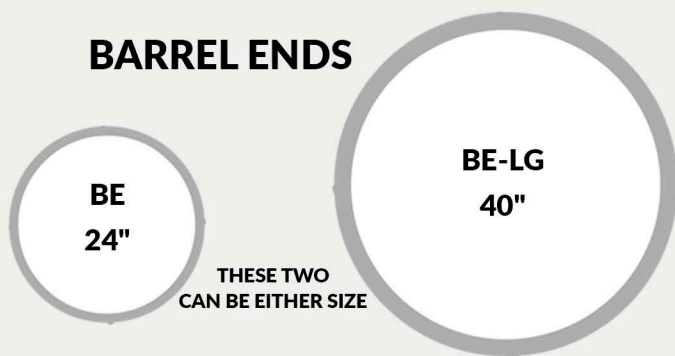

CORRUGATED METAL

BARREL ENDS

6 FT

BASIC SIZES

Specify with Wood (W) or Metal (M) with every size.

*If a sign is available in one particular size,
you can also choose any size
in that color group.*

← 6 FT →