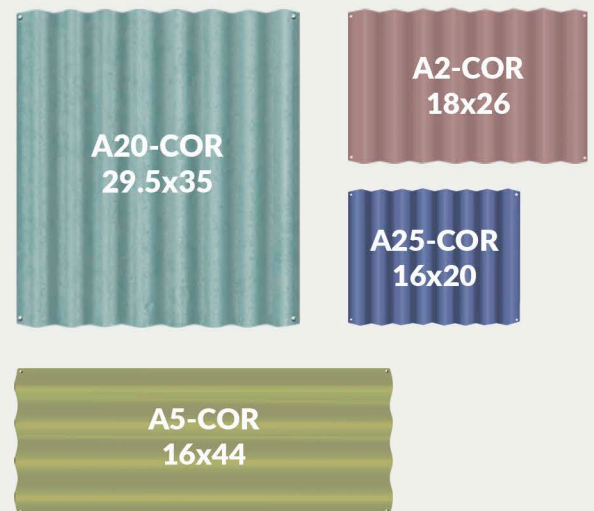

CATALOG

PLEASE NOTE THAT CATALOG COLORS MAY NOT BE PRECISE REPRESENTATIONS OF ACTUAL PRODUCT COLORS DUE TO VARIATION IN PRINTING PROCESS, INKS AND SUBSTRATE.

CUSTOM SIZES

BRICK WITH FRAMES

LED BARREL ENDS

CORRUGATED METAL

BARREL ENDS

6 FT

BASIC SIZES

Specify with Wood (W) or Metal (M) with every size.

*If a sign is available in one particular size,
you can also choose any size
in that color group.*

← 6 FT →