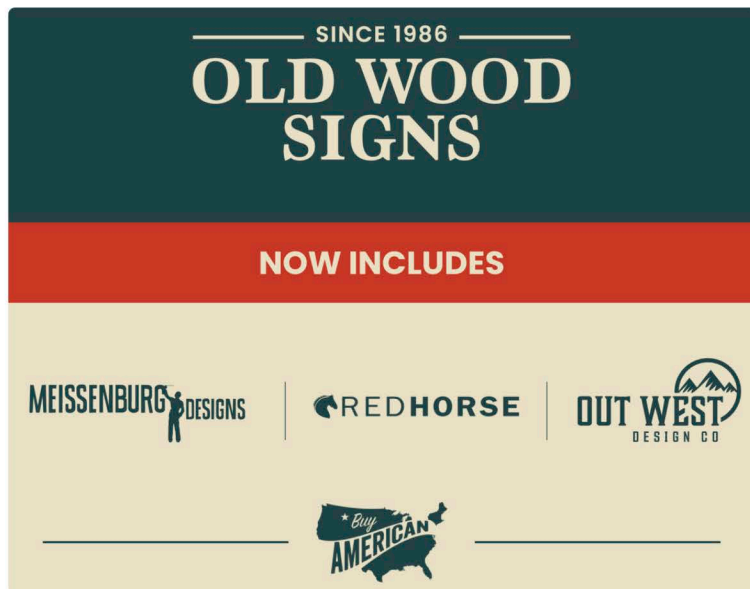

WE WORK HARD TO MAKE A PRODUCT THAT IS AS ENJOYABLE TO LOOK AT AS IT IS TO CREATE.

Since the '80's, Old Wood Signs has continued to develop new signs with a classic vintage appeal in a wide variety of categories. Brain-storming, designing, manufacturing and shipping all happen in one location.

Our customers range from national to international retailers, resorts, television show promoters, conservation groups, non-profits and food and beverage businesses. No customer is too small or too big. We are pleased to be able to produce this beautiful vintage art to new generations of aficionados.

WHAT SETS US APART FROM THE REST?

Innovation! Completely Montana-made, Old Wood Signs continues to innovate through strength in design, advances in technology and product diversification. There is nothing this team can't handle! We love a challenge. The Drive to make customers happy! Personal attention makes our customers' job easier. Your requests are our inspiration. Flexibility! Everything Old Wood Signs makes can be personalized by YOU, the customer. We are happy to change a location and more. Make each sign your own!

CONTACT INFORMATION

11890 MT HWY 83,
BIGFORK, MT 59911

406.837.3005

FAX: 406.837.3010

SALES@OLDWOODSIGNS.COM

OLD WOOD SIGNS SHOWROOMS

AMERICA'S MART ATLANTA

BUILDING 1, FLOOR 9
SPACE 9-D13
ATLANTA, GEORGIA