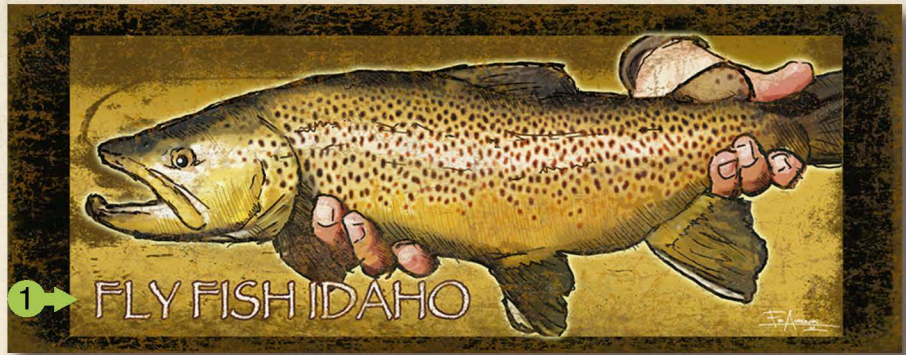

1535-EA
14x36 17x44