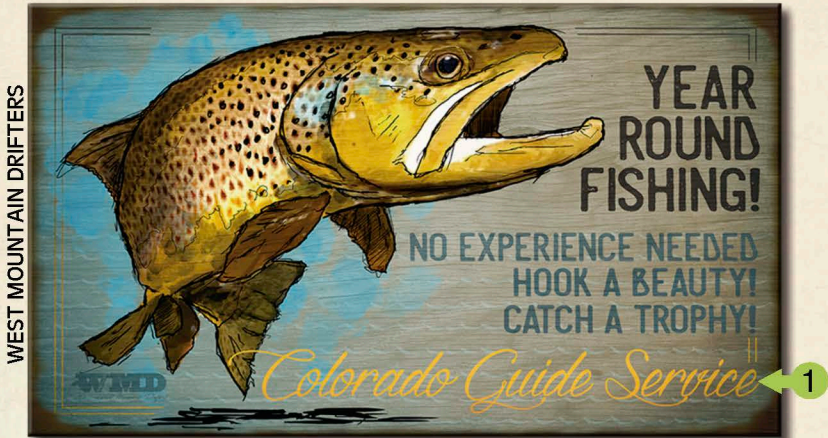

2173-EA
14X24 18X30 23X39 28X48

Colors indicate all sizes on back of catalog