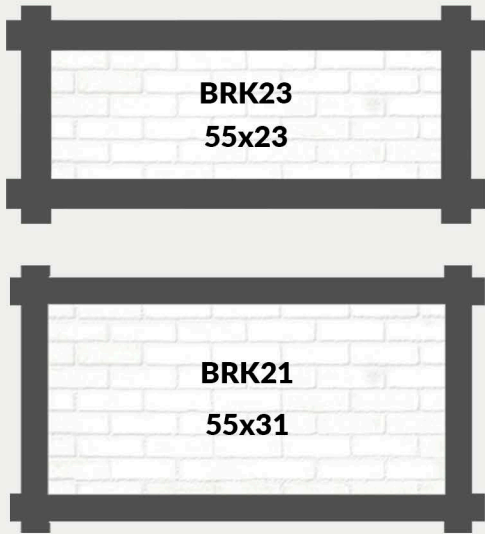

CATALOG

PLEASE NOTE THAT CATALOG COLORS MAY NOT BE PRECISE REPRESENTATIONS OF ACTUAL PRODUCT COLORS DUE TO VARIATION IN PRINTING PROCESS, INKS AND SUBSTRATE.

CUSTOM SIZES

BRICK WITH FRAMES

LED BARREL ENDS