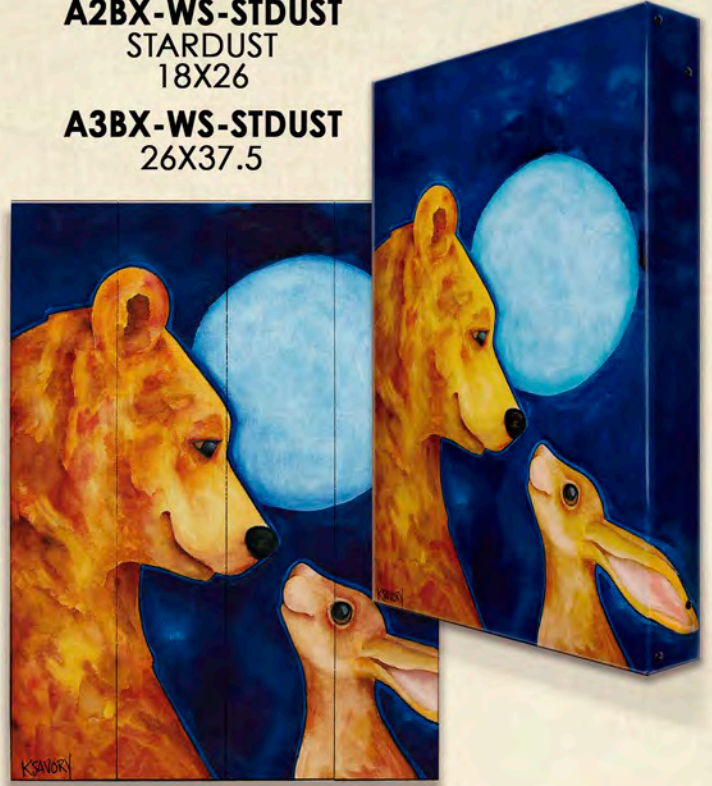

"STARDUST"
WS-STDUST
17X23 23X31 28X38

"MONA LISA"
A2BX-WS-MLISA 18X26
A3BX-WS-MLISA 26X37.5

A10BX-WS-LONEW
LONE WOLF
18X18

A13BX-WS-LONEW
38X38