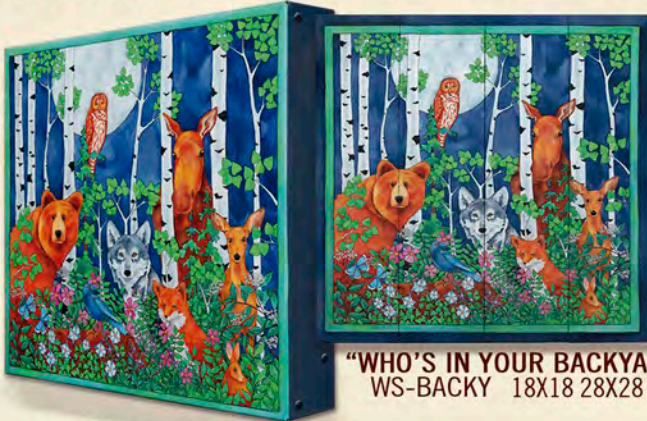

**"NEIGHBORHOOD WATCH"**  
A2BX-WS-WATCH 18X26  
A3BX-WS-WATCH 26X37.5

**"NEIGHBORHOOD WATCH"**  
WS-WATCH 17X23 23X31 28X38

**"CREATURES GREAT AND SMALL"**  
A2BX-WS-GREAT 18X26  
A3BX-WS-GREAT 26X37.5

**"CREATURES GREAT AND SMALL"**  
WS-GREAT 17X23 23X31 28X38

**"WHO'S IN YOUR BACKYARD?"**  
WS-BACKY 18X18 28X28

**"WHO'S IN YOUR BACKYARD?"**  
A10BX-WS-BACKY 18X18  
A13BX-WS-BACKY 38X38

**"DIVERSITY WINS THE RACE"**  
WS-RACE 17X23 23X31 28X38