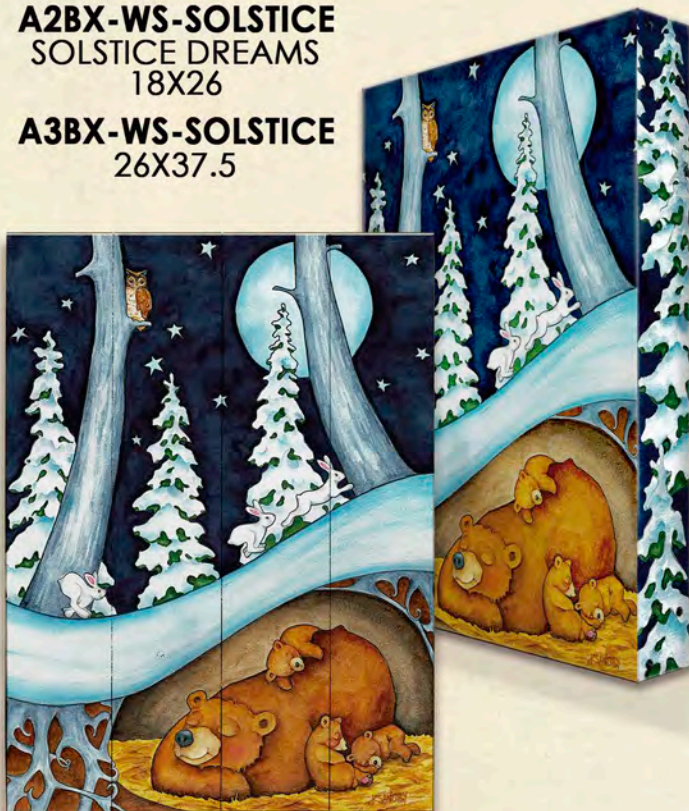

**A3BX-WS-WOTWS**  
26X37.5

**"A WALK ON THE WILD SIDE"**  
**WS-WOTWS**

17X23 23X31 28X38

**A10BX-WS-HSSHN**  
HELLO SUNSHINE  
18X18

**A13BX-WS-HSSHN**  
38X38

**"HELLO SUNSHINE"**  
**WS-HSSHN**

18X18 28X28

**A10BX-WS-HNTHUCK**  
HUNTING FOR HUCKLEBERRIES  
18X18

**A13BX-WS-HNTHUCK**  
38X38

**"HUNTING FOR HUCKLEBERRIES"**  
WS-HNTHUCK  
18X18 28X28

**A5BX-WS-TOTEM**  
LIVING TOTEM  
16.5X42

**"LIVING TOTEM"**  
WS-TOTEM  
14X36 17X44

**A2BX-WS-SOLSTICE**  
SOLSTICE DREAMS  
18X26

**A3BX-WS-SOLSTICE**  
26X37.5

**"SOLSTICE DREAMS"**  
WS-SOLSTICE  
17X23 23X31 28X38

**A10BX-WS-PEARLS**  
PRETTY IN PEARLS  
18X18

**A13BX-WS-PEARLS**  
38X38