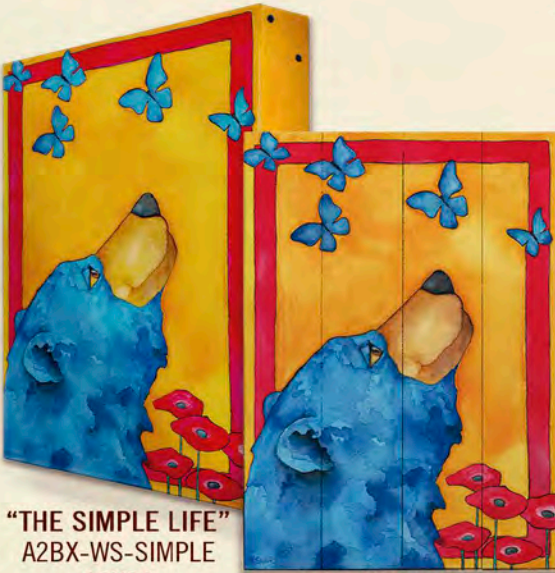

**"UNCONDITIONAL LOVE"**  
A10BX-WS-UNCO 18X18  
A13BX-WS-UNCO 38X38

**"LIFE IS GOOD"**  
WS-GOOD 17X23 23X31 28X38

**"LIFE IS GOOD"**  
A2BX-WS-GOOD 18X26  
A3BX-WS-GOOD 26X37.5

**"SUMMER MORNING"**  
A10BX-WS-MORN 18X18  
A13BX-WS-MORN 38X38

**"A SUMMER MORNING"**  
WS-MORN 18X18 28X28

**"THE SIMPLE LIFE"**  
A2BX-WS-SIMPLE  
18X26  
A3BX-WS-SIMPLE  
26X37.5

**"THE SIMPLE LIFE"**  
WS-SIMPLE  
17X23 23X31 28X38

**"NOSING AROUND"**  
WS-NOAR 18X18 28X28