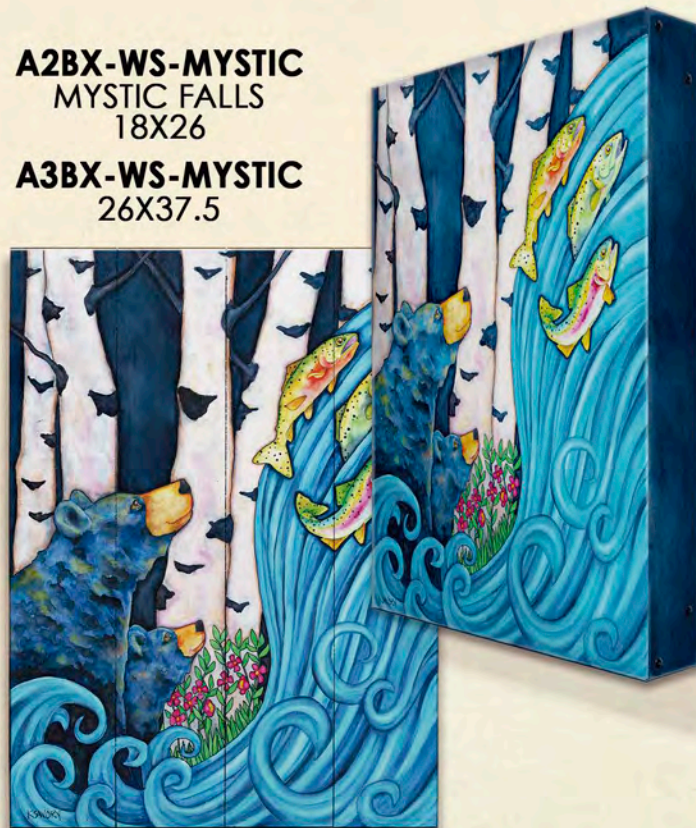

**"SEEN IT. HEARD IT."**  
WS-SIHI

17X23 23X31 28X38

**A2BX-WS-PURE**  
PURE HAPPINESS  
18X26

**A3BX-WS-PURE**  
26X37.5

**"PURE HAPPINESS"**  
**WS-PURE**  
17X23 23X31 28X38

**A2BX-WS-YOUNG**  
THE YOUNG AND THE FOOLISH  
18X26

**A3BX-WS-YOUNG**  
26X37.5

**"THE YOUNG AND THE FOOLISH"**  
**WS-YOUNG**  
17X23 23X31 28X38

**A2BX-WS-QUEST**  
QUESTION AUTHORITY  
18X26

**A3BX-WS-QUEST**  
26X37.5

**"QUESTION AUTHORITY"**  
**WS-QUEST**  
17X23 23X31 28X38

**A2BX-WS-MYSTIC**  
MYSTIC FALLS  
18X26

**A3BX-WS-MYSTIC**  
26X37.5

**"MYSTIC FALLS"**  
**WS-MYSTIC**  
17X23 23X31 28X38

*New!*

**A10BX-WS-RASCAL**  
THE LITTLE RASCAL  
18X18

**A13BX-WS-RASCAL**  
38X38

**"THE LITTLE RASCAL"**  
**WS-RASCAL**  
18X18 28X28

**A10BX-WS-MAIDEN**  
PEACE MAIDEN  
18X18

**A13BX-WS-MAIDEN**  
38X38

**"PEACE MAIDEN"**  
**WS-MAIDEN**  
18X18 28X28

**A2BX-WS-DOREMI**  
DOE-RAE-ME  
18X26