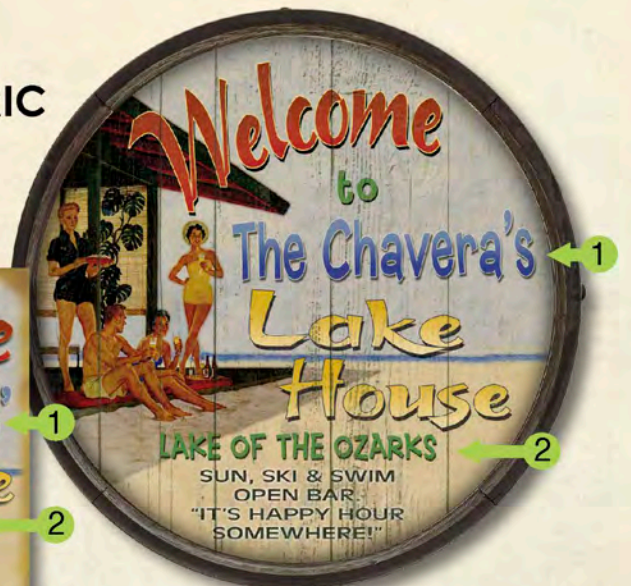

70-LIFEGUARD
18X18 28x28

430-L GENERIC
14X24 18X30
23X39 28X48

430-L 14X24 18X30 23X39 28X48

BE-430L
24"

The
Johnson's
WELCOME YOU!

COME TO BEAUTIFUL
BRainerd FOR YOUR
SUMMER HOLIDAY!

BOOK IN ADVANCE!

752
14x36 17x44