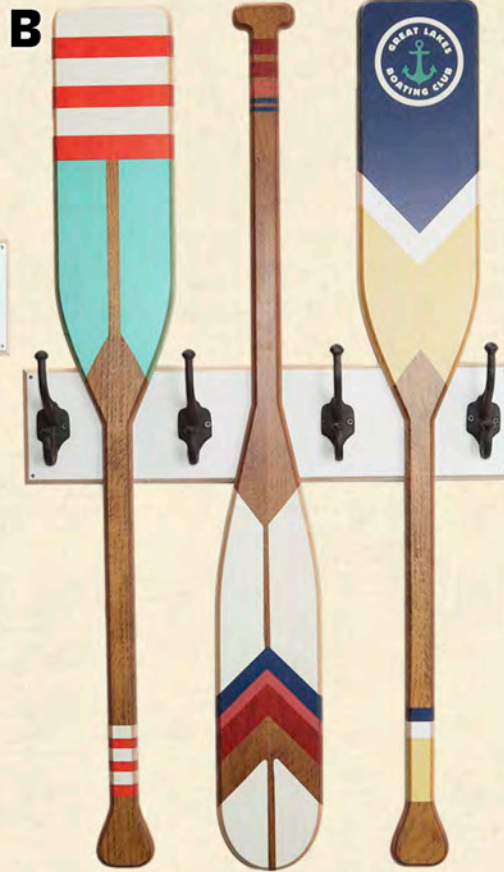

2070S
14X24 18X30 23X39 28X48

BE-2253
24"

Oar Coat Racks

CHOOSE ONE EMBLEM PER COAT RACK FROM THE LIST BELOW.
FOR NO EMBLEMS REQUEST A GENERIC COAT RACK

CR-OARX3-2374-A
APPROX 25"x44"

CR-OARX3-2374-B
APPROX 25"x44"

CR-OARX3-2374-C
APPROX 25"x44"

EMBLEMS

Oars

INDIVIDUAL OARS ARE ALSO AVAILABLE.
EACH HAS THE OPTION TO BE PERSONALIZED WITH AN EMBLEM
BUT ONLY IF THEY ARE INDIVIDUAL OARS.
MINIMUM ORDER OF 4 FOR SINGLE OARS.
ALL ARE SIZED AT 6" x 44"