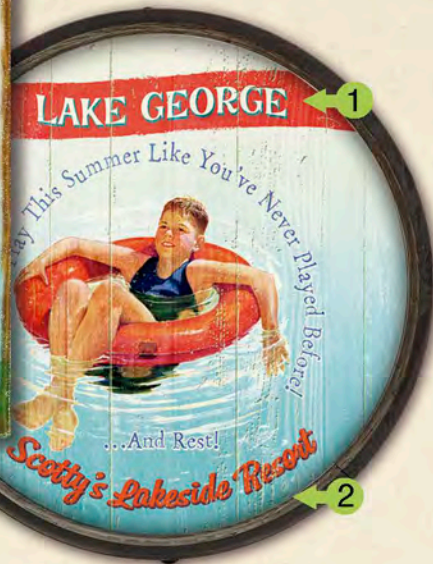

SINCE 1986

**OLD WOOD
SIGNS**

FUN ^{AT} THE LAKE

1

1127
18X18 28X28

1

BE-527L
24"

1

(1)

**Free Personalization
Where Arrows Appear**

1719CP
17x23 23x31 28x38

BE-1719CP
24"

1194
14x36 17x44

1719CP-Girl
17x23 23x31 28x38

BE-1719CP-Girl
24"

903
14x24 18x30 23x39 28x48