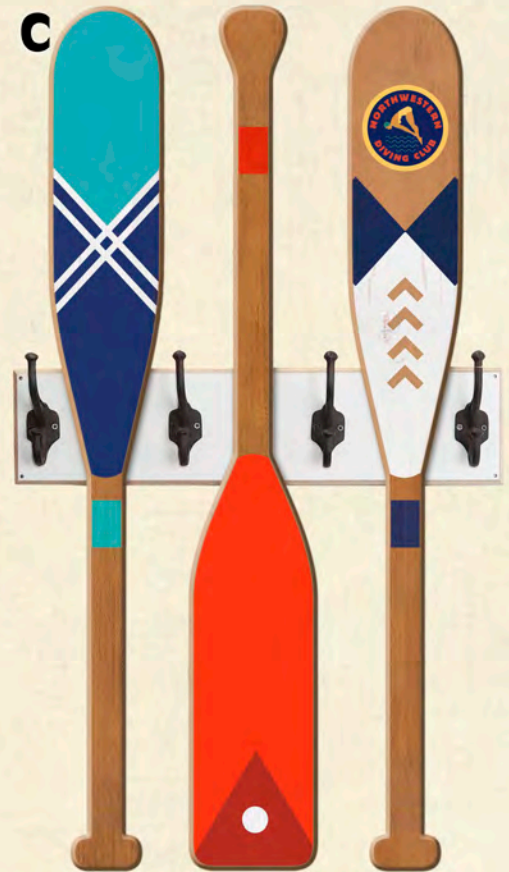

2070S
14X24 18X30 23X39 28X48

BE-2253
24"

Oar Coat Racks

CHOOSE ONE EMBLEM PER COAT RACK FROM THE LIST BELOW.
FOR NO EMBLEMS REQUEST A GENERIC COAT RACK

CR-OARX3-2374-A
APPROX 25"x44"

CR-OARX3-2374-B
APPROX 25"x44"

CR-OARX3-2374-C
APPROX 25"x44"

EMBLEMS

Oars

INDIVIDUAL OARS ARE ALSO AVAILABLE.
EACH HAS THE OPTION TO BE PERSONALIZED WITH AN EMBLEM
BUT ONLY IF THEY ARE INDIVIDUAL OARS.
MINIMUM ORDER OF 4 FOR SINGLE OARS.
ALL ARE SIZED AT 6" x 44"