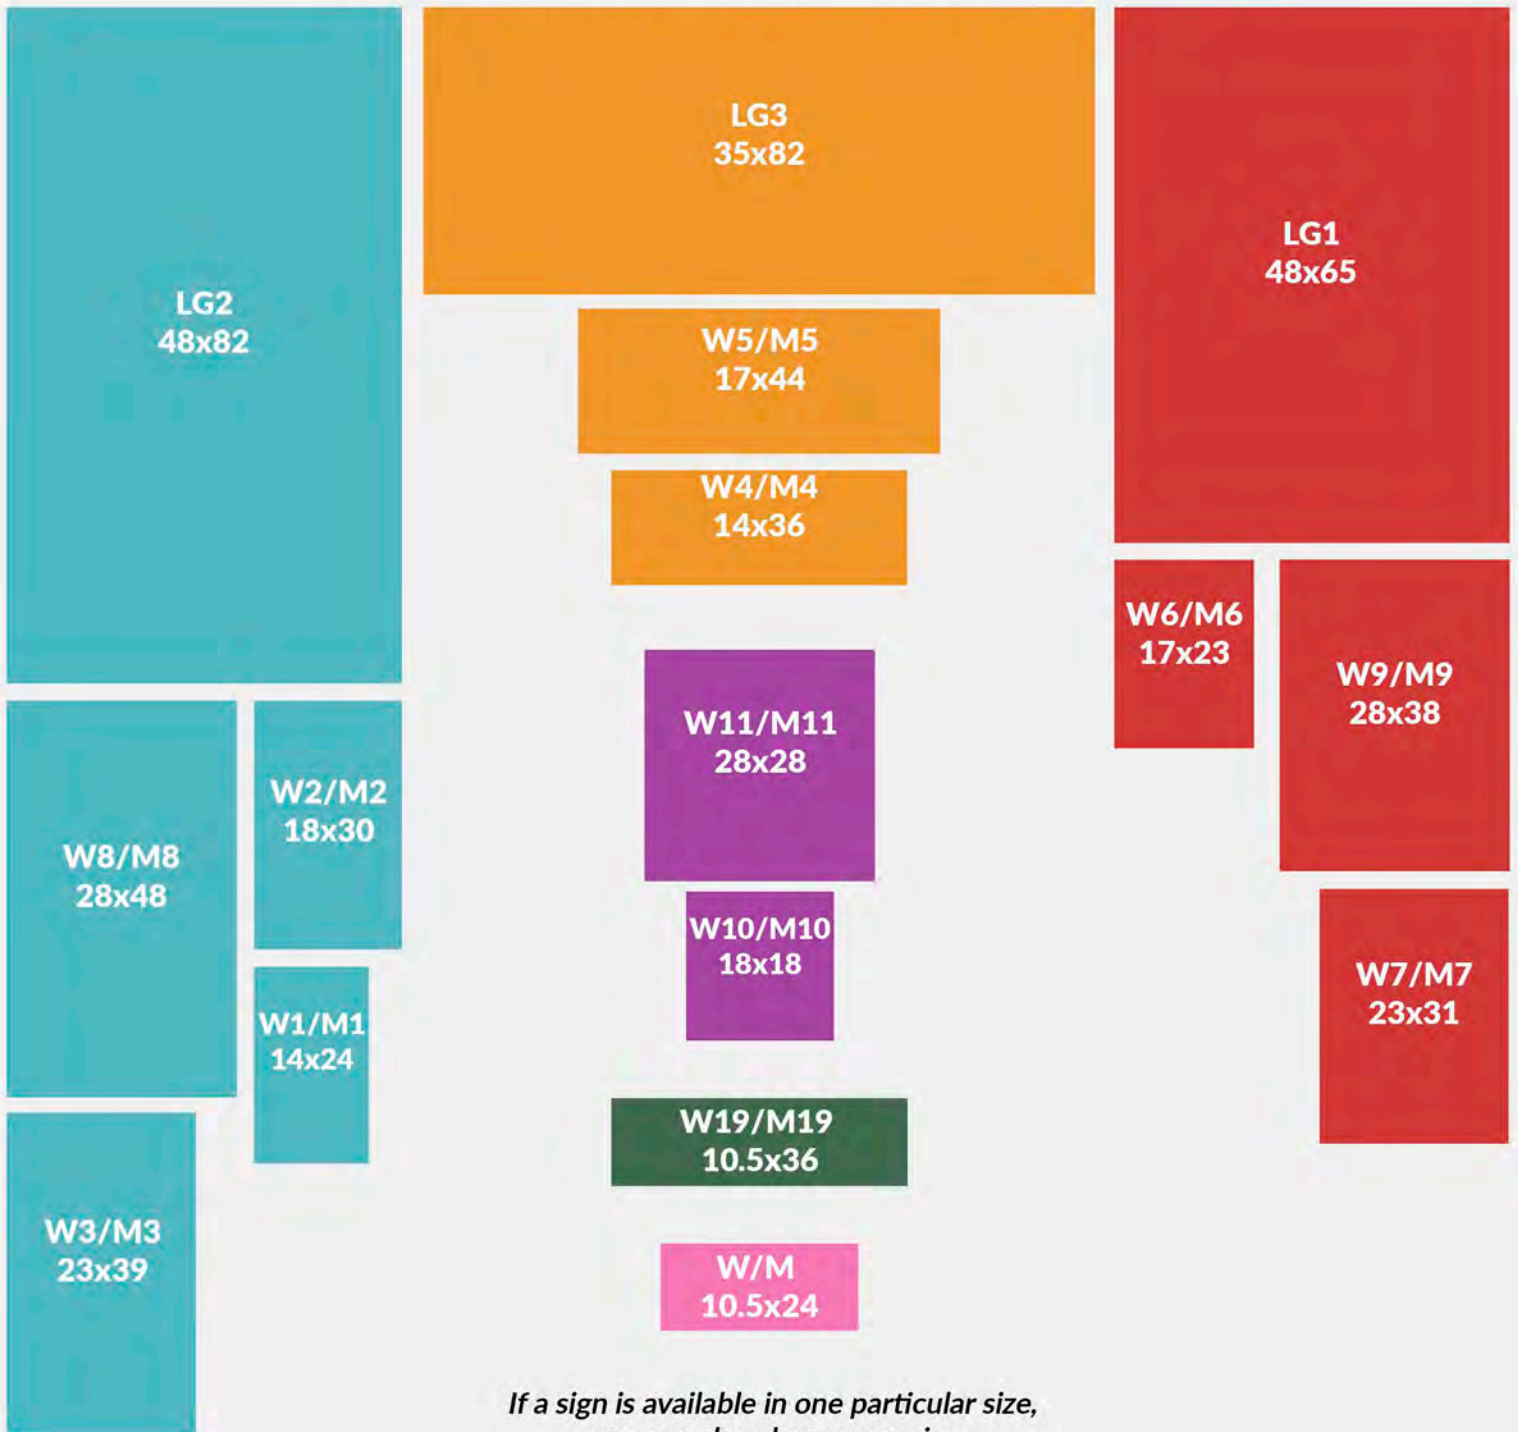

■ 468-B

14X24 18X30 23X39 28X48

■ 468-G

14X24 18X30 23X39 28X48

■ 1102

17x23 23x31 28x38

■ 1083

14X24 18X30 23X39 28X48

14X24 18X30 23X39 28X48

■ 1122

14x36 17x44

Colors indicate all sizes on back of catalog

■ 1038-M

17x23 23x31 28x38

■ 2112

14x36 17x44

SINGLE OARS
6" X 44"

BARREL ENDS

CORRUGATED METAL

6 FT

BASIC SIZES

Specify with Wood (W) or Metal (M) with every size.

If a sign is available in one particular size, you can also choose any size in that color group.

6 FT