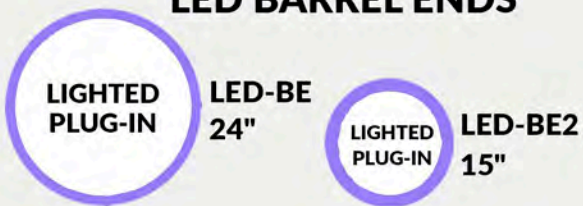

CATALOG

PLEASE NOTE THAT CATALOG COLORS MAY NOT BE PRECISE REPRESENTATIONS OF ACTUAL PRODUCT COLORS DUE TO VARIATION IN PRINTING PROCESS, INKS AND SUBSTRATE.

CUSTOM SIZES

LED BARREL ENDS

OAR COAT RACKS
25" X 44"