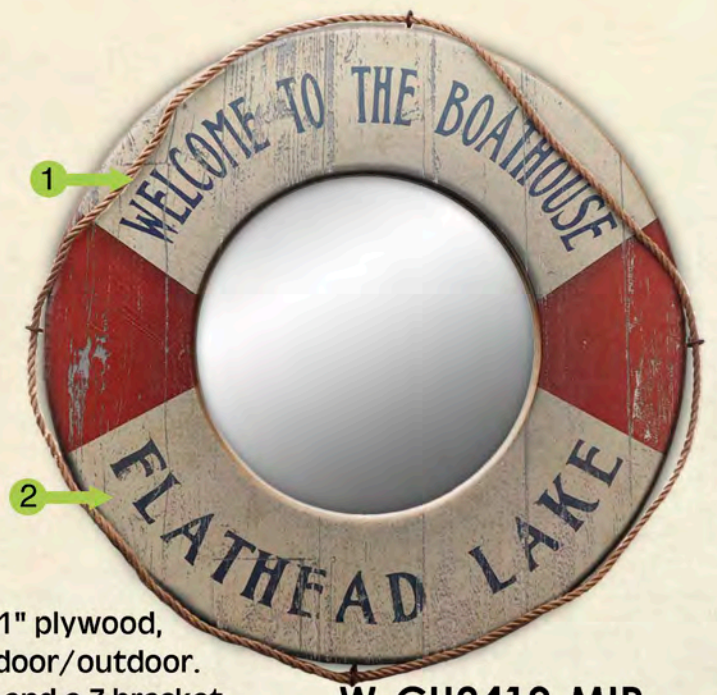

2367-GENERIC

10.5X24

W-CU2419

30" wood only

(11)

W-CU2419-MIR

30" with mirror wood only

Life-Preserver 1" plywood, fade-resistant, indoor/outdoor. Comes with roping and a Z-bracket for easy hanging.