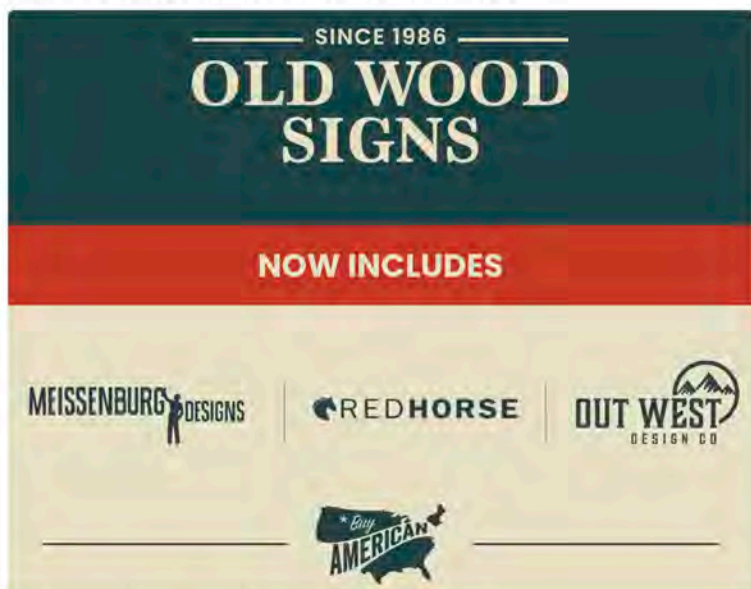

WHAT SETS US APART FROM THE REST?

Innovation! Completely Montana-made, Old Wood Signs continues to innovate through strength in design, advances in technology and product diversification. There is nothing this team can't handle! We love a challenge. The Drive to make customers happy! Personal attention makes our customers' job easier. Your requests are our inspiration. Flexibility! Everything Old Wood Signs makes can be personalized by YOU, the customer. We are happy to change a location and more.

Make each sign your own!

CONTACT INFORMATION

11890 MT HWY 83,
BIGFORK, MT 59911

406.837.3005

FAX: 406.837.3010

SALES@OLDWOODSIGNS.COM

OLD WOOD SIGNS SHOWROOMS

AMERICA'S MART ATLANTA
BUILDING 1, FLOOR 9
SPACE 9-D13
ATLANTA, GEORGIA

**THE LAS VEGAS MARKET
WORLD MARKET CENTER**
BUILDING C, FLOOR 5
SPACE C571
LAS VEGAS, NEVADA

MINNEAPOLIS MART
MAX BENTLY'S RUSTY BLADES SHOWROOM
ROOM G-455
MINNEAPOLIS, MINNESOTA

OLD WOOD SIGNS TERMS POLICY