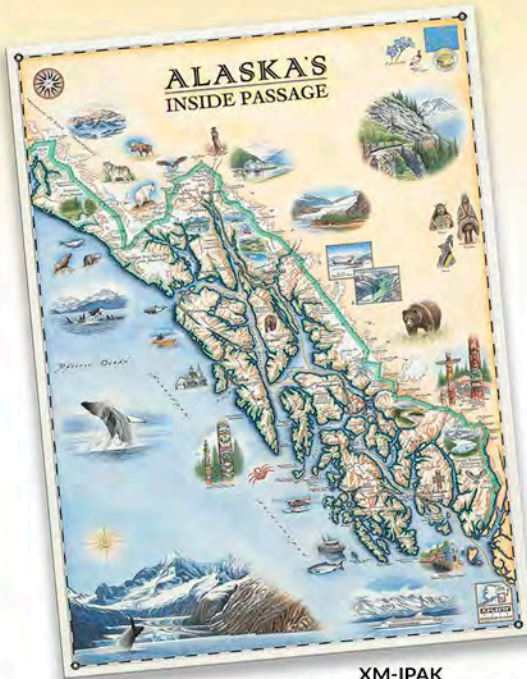

EACH MAP IS OFFERED IN OUR REGULAR WOOD AND METAL SIGNS, AND LARGE SIGNS (WOOD ONLY.)

XM-MT
MONTANA
SIZES: 17X23 23X31 28X38
LG1-48X65

**WOOD AND
METAL SIGNS**

XM-YSNP
YELLOWSTONE NATIONAL PARK
SIZES: 17X23 23X31 28X38
LG1-48X65