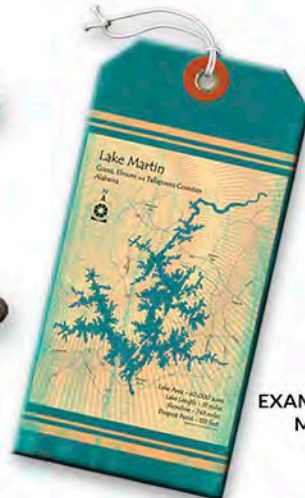

SINCE 1986

**OLD WOOD
SIGNS**

MAPS

LAKE ART

OUR LAKE ART SERIES OF MAPS ARE BEAUTIFULLY SIMPLISTIC, YET INFORMATIVE. THEY INCORPORATE ALL THE NUMERICAL FACTS ABOUT EACH LAKE, ALONG WITH THE NEAREST TOWNS AND ROADS.

EACH LAKE MAP IS OFFERED IN OUR REGULAR WOOD AND METAL SIGNS, LARGE SIGNS (WOOD ONLY), BARREL ENDS, LARGE BARREL ENDS, SHIP WHEELS, AND LUGGAGE TAGS.

CORRUGATED ALUMINUM
A19-COR-LA-"LAKE NAME"
EXAMPLE: A19-COR-LA-YELLOWSTONE LAKE
SIZES: 22.25 X 31.5

LARGE BARREL END
BE-LG-LA-"LAKE NAME"
EXAMPLE: BE-LG-LA-GREAT LAKES
SIZE: 40" ROUND

BARREL END
BE-LA-"LAKE NAME"
EXAMPLE: BE-LA-LAKE MARTIN, AL
SIZES: 24" ROUND

SHIPS WHEEL
SW-LA-"LAKE NAME"
EXAMPLE: SW-LA-LAKE ERIE
SIZE: 32"

NAUTICAL MAPS

THESE GEOGRAPHICALLY ACCURATE MAPS WILL SEND YOUR THOUGHTS ADRIFT ON A COASTAL JOURNEY. WITH THEIR BRIGHT COLORS AND YOUR CHOICE OF A COMPASS ROSE, THESE SIGNS WOULD MAKE A WONDERFUL ADDITION TO ANY SEA-LOVERS HOME.