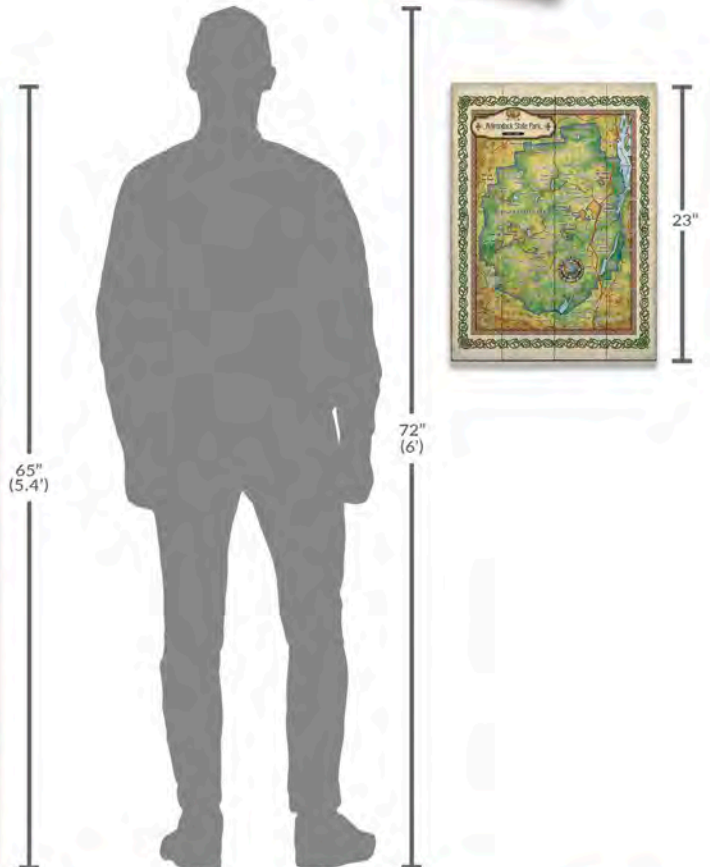

GR-FLORIDA KEYS
 SIZES: 14X24 18X30 23X39 28X48

GR-JUPITER ISLAND, FL
 SIZES: 14X36 17X44

LARGE SIGNS (WOOD ONLY)

LG1-GR-"MAP NAME"

EXAMPLE: LG1-GR-ADIRONDACK PARK

SIZES: 48X65

GO TO OUR WEBSITE: OLDWOODSIGNS.COM OR CALL US AT 1-(406)-837-3005 TO FIND THE MAP YOU'RE LOOKING FOR! (4)