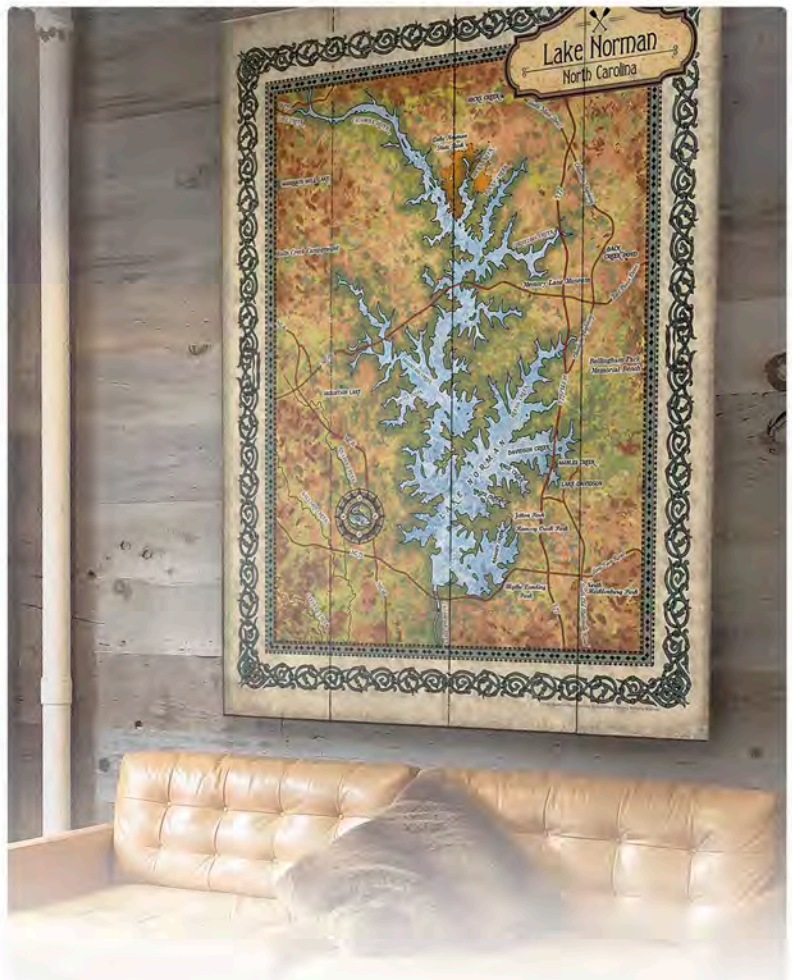

WOOD AND METAL SIGNS

GR-"MAP NAME"
EXAMPLE: GR-TABLE ROCK LAKE, MO
SIZES: 17X23 23X31 28X38