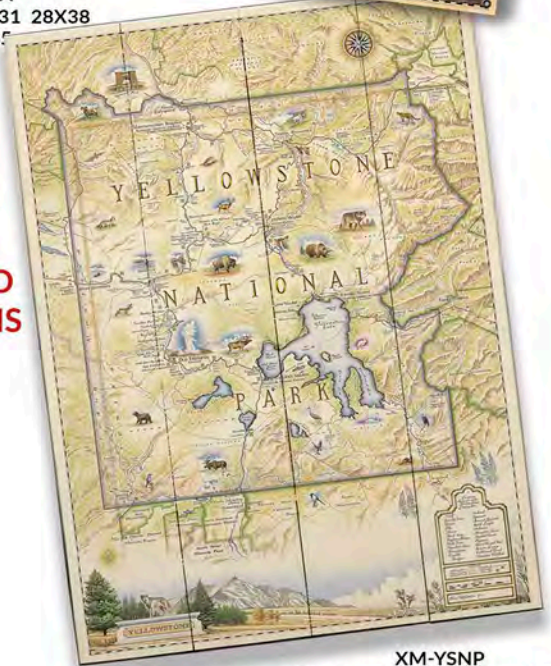

**WOOD AND
METAL SIGNS**

XM-YSNP
YELLOWSTONE NATIONAL PARK
SIZES: 17X23 23X31 28X38
LG1-48X65