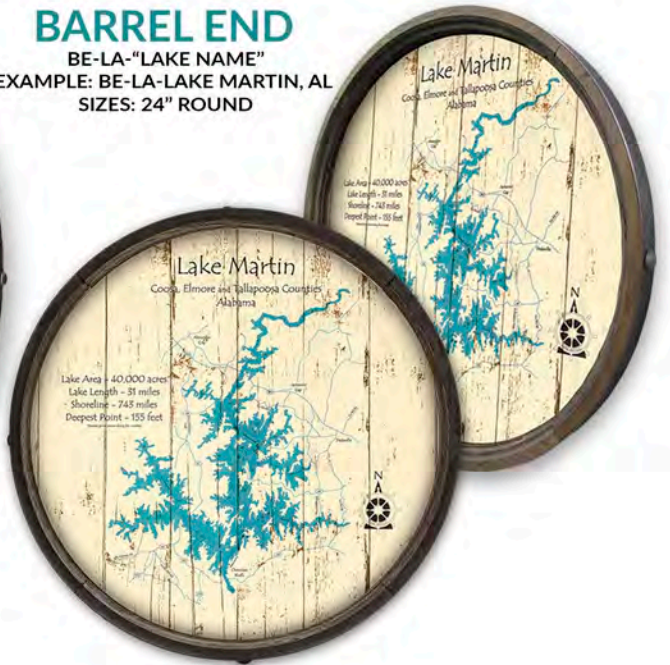

SINCE 1986

**OLD WOOD
SIGNS**

MAPS

LAKE ART

OUR LAKE ART SERIES OF MAPS ARE BEAUTIFULLY SIMPLISTIC, YET INFORMATIVE. THEY INCORPORATE ALL THE NUMERICAL FACTS ABOUT EACH LAKE, ALONG WITH THE NEAREST TOWNS AND ROADS.

EACH LAKE MAP IS OFFERED IN OUR REGULAR WOOD AND METAL SIGNS, LARGE SIGNS (WOOD ONLY), BARREL ENDS, LARGE BARREL ENDS, SHIP WHEELS, AND LUGGAGE TAGS.

CORRUGATED ALUMINUM
A19-COR-LA-"LAKE NAME"
EXAMPLE: A19-COR-LA-YELLOWSTONE LAKE
SIZES: 22.25 X 31.5

LARGE BARREL END
BE-LG-LA-"LAKE NAME"
EXAMPLE: BE-LG-LA-GREAT LAKES
SIZE: 40" ROUND

BARREL END
BE-LA-"LAKE NAME"
EXAMPLE: BE-LA-LAKE MARTIN, AL
SIZES: 24" ROUND

SHIPS WHEEL
SW-LA-"LAKE NAME"
EXAMPLE: SW-LA-LAKE ERIE
SIZE: 32"