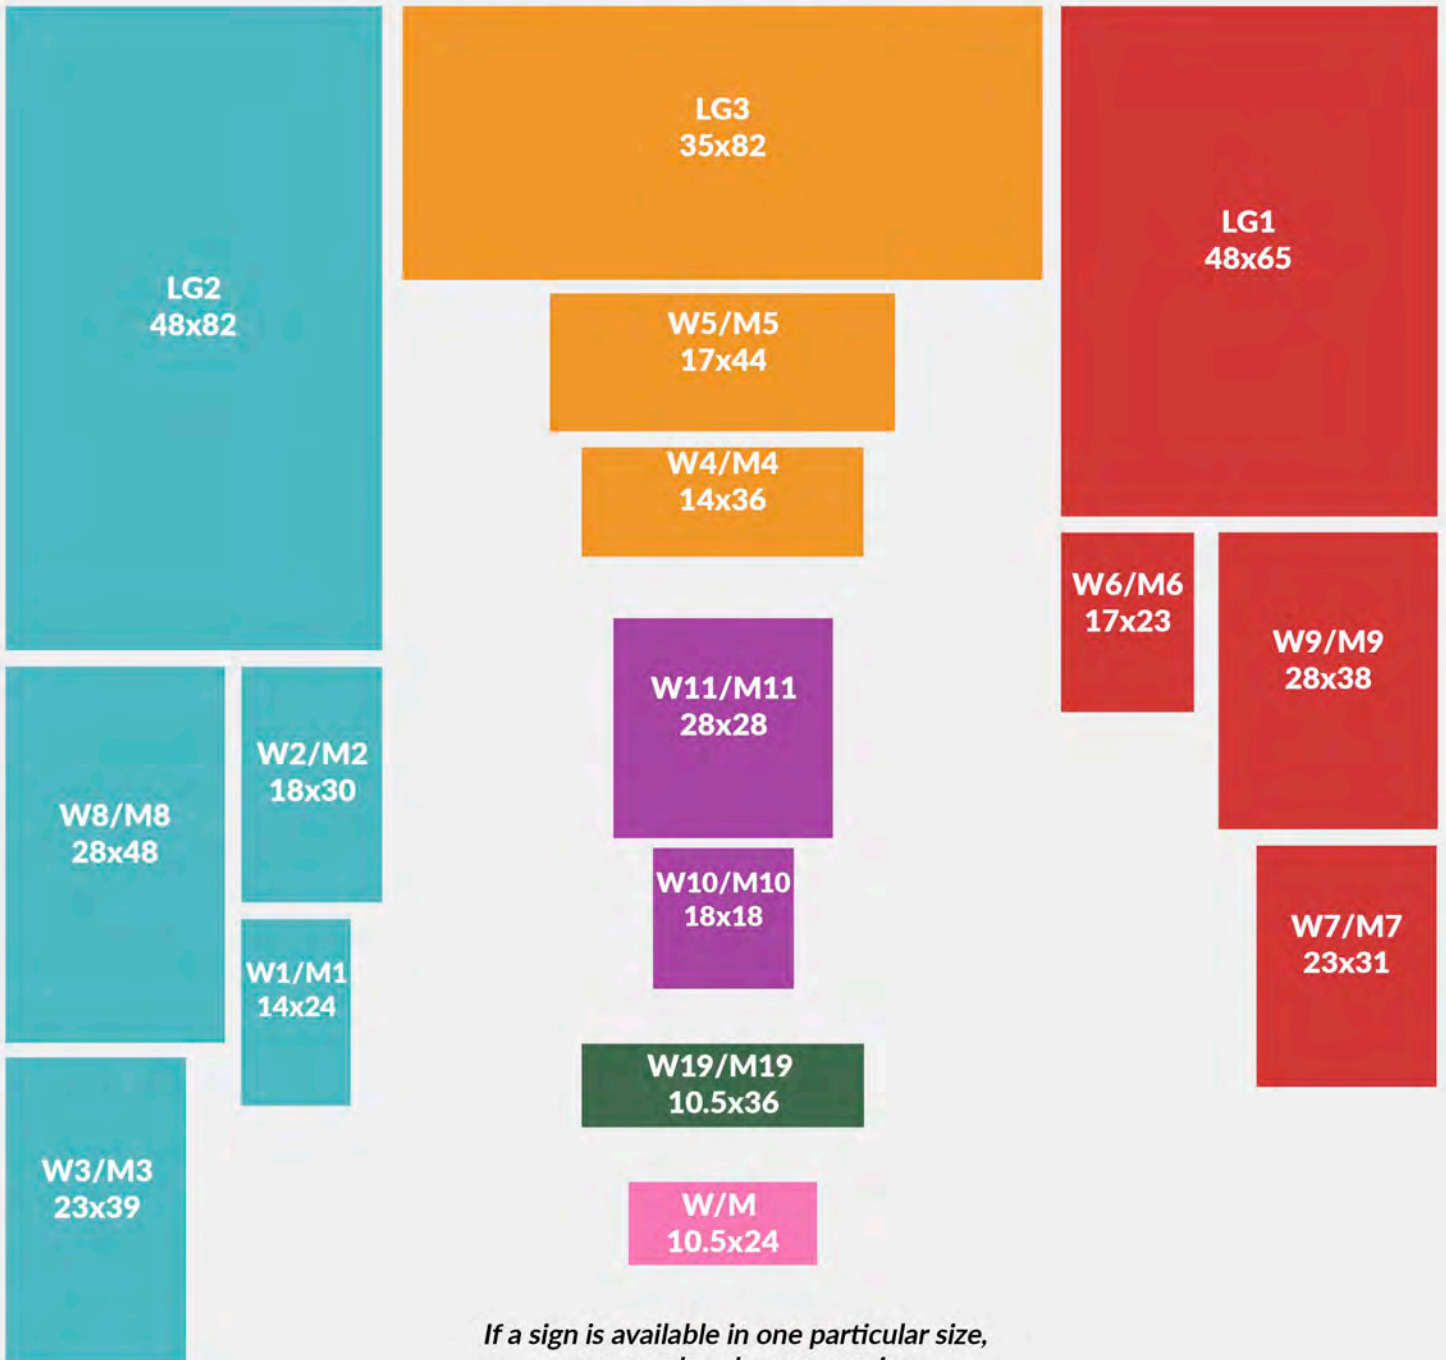

LARGE BARREL END
BE-LG-LA-"LAKE NAME"
EXAMPLE: BE-LG-LA-GREAT LAKES
SIZE: 40" ROUND

BARREL END
BE-LA-"LAKE NAME"
EXAMPLE: BE-LA-LAKE MARTIN, AL
SIZES: 24" ROUND

SHIPS WHEEL
SW-LA-"LAKE NAME"
EXAMPLE: SW-LA-LAKE ERIE
SIZE: 32"

MONTANA

WE WORK HARD TO MAKE A PRODUCT THAT IS AS ENJOYABLE TO LOOK AT AS IT IS TO CREATE.

Since the '80's, Old Wood Signs has continued to develop new signs with a classic vintage appeal in a wide variety of categories. Brain-storming, designing, manufacturing and shipping all happen in one location.

CATALOG

PLEASE NOTE THAT CATALOG COLORS MAY NOT BE PRECISE REPRESENTATIONS OF ACTUAL PRODUCT COLORS DUE TO VARIATION IN PRINTING PROCESS, INKS AND SUBSTRATE.

CUSTOM SIZES

BARREL ENDS

THESE TWO
CAN BE EITHER SIZE

CORRUGATED METAL

LUGGAGE TAGS

← 6 FT →

BASIC SIZES

Specify with Wood (W) or Metal (M) with every size.

If a sign is available in one particular size, you can also choose any size in that color group.

6 FT