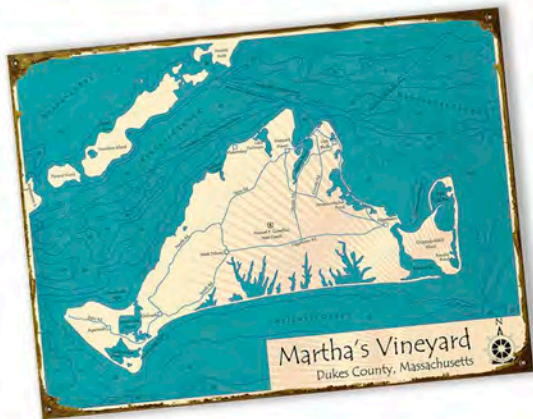

SINCE 1986

**OLD WOOD
SIGNS**

MAPS

LAKE ART

OUR LAKE ART SERIES OF MAPS ARE BEAUTIFULLY SIMPLISTIC, YET INFORMATIVE. THEY INCORPORATE ALL THE NUMERICAL FACTS ABOUT EACH LAKE, ALONG WITH THE NEAREST TOWNS AND ROADS.

LARGE BARREL END
BE-LG-LA-"LAKE NAME"
EXAMPLE: BE-LG-LA-GREAT LAKES
SIZE: 40" ROUND

BARREL END
BE-LA-"LAKE NAME"
EXAMPLE: BE-LA-LAKE MARTIN, AL
SIZES: 24" ROUND

SHIPS WHEEL
SW-LA-"LAKE NAME"
EXAMPLE: SW-LA-LAKE ERIE
SIZE: 32"

LUGGAGE TAG
LUGGAGE TAGS
LT1-LA-"LAKE NAME"
EXAMPLE: LT1-LA-LAKE MARTIN, AL
MADE FROM HIGH DENSITY FIBERBOARD
SIZE: 24X12

WOOD AND METAL SIGNS
LA-"LAKE NAME"
EXAMPLE: LA-LAKE MICHIGAN
SIZES: 17X23 23X31 28X38

GO TO OUR WEBSITE: OLDWOODSIGNS.COM OR CALL US AT 1-(406)-837-3005 TO FIND THE MAP YOU'RE LOOKING FOR! (2)

GREAT RIVER ARTS

LISA MIDDLETON IS A MONTANA BASED ARTIST AND DESIGNER THAT HAS A SPECIAL TALENT FOR COLOR BLENDING THAT SHE USES TO MAKE BEAUTIFUL EYE PLEASING MAPS OF HISTORIC PLACES, RIVERS AND LAKES. HER SENSITIVITY TO THE JOYS OF STORY AND PLACE COMES ALIVE DURING THE CREATIVE PROCESS WHICH OFTEN INVOLVES SEVEN TO EIGHT LAYERS OF DETAIL.