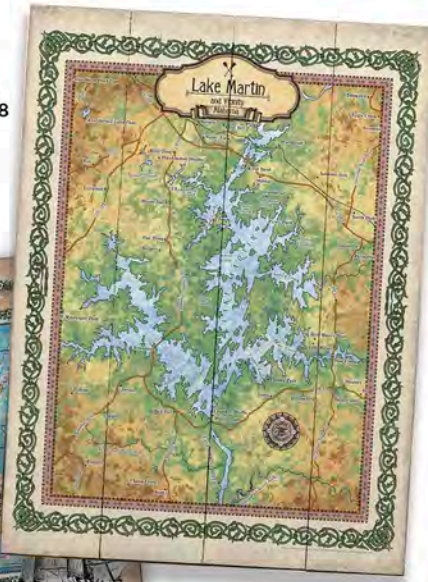

GREAT RIVER ART MAPS ARE OFFERED IN OUR REGULAR WOOD AND METAL SIGNS AND LARGE SIGNS (WOOD ONLY). DEPENDING ON ITS SIZE AND SHAPE, EACH SIGN WILL BE OFFERED IN A SERIES OF SIZES BEST SUITED FOR THAT MAP.

WOOD AND METAL SIGNS

GR-"MAP NAME"
EXAMPLE: GR-TABLE ROCK LAKE, MO
SIZES: 17X23 23X31 28X38

GR-LAKE OKOBOJI, IA
SIZES: 17X23 23X31 28X38

GR-TABLE ROCK LAKE, MO
SIZES: 17X23 23X31 28X38

GR-LAKE MARTIN, AL
 SIZES: 17X23 23X31 28X38