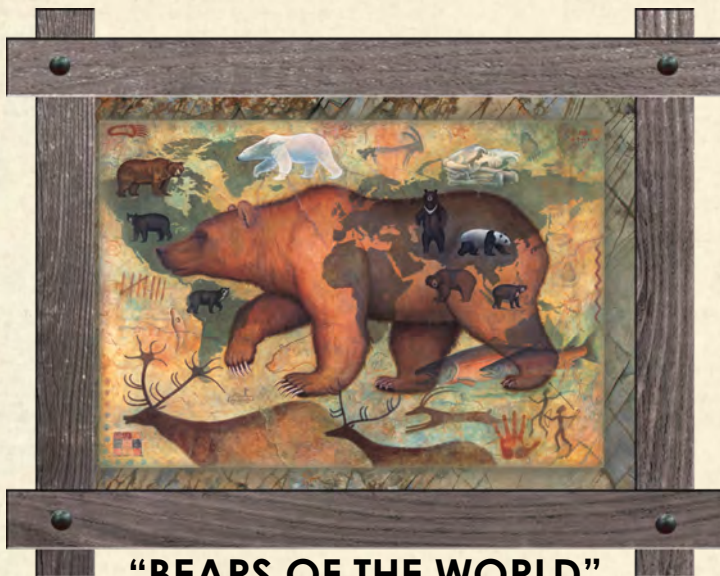

"BEARS OF THE WORLD"
FRHDFIGRY-MD-BOTW