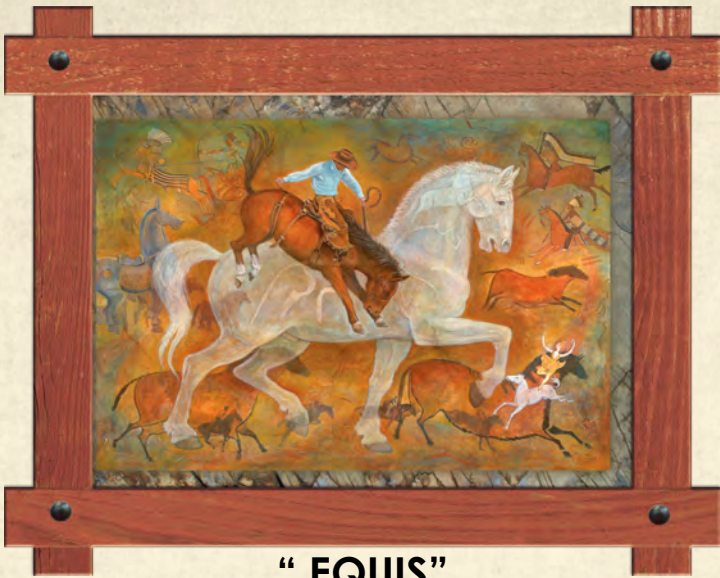

FRAMED ART WITH METAL STUDS

ALL ARE SIZED AT 49"x39"

"GREAT BEAR"
FRHDF1RED-MD-GBEA

"OUTSIDE CHANCE"
FRHDF1GRN-MD-OUTS

"MONTANA POWER"
FRHDF1BRN-MD-MTPW

"DRIVEN WILD"
FRHDF1GRY-MD-DRIV

"BIG MEDICINE"
FRHDF1GRN-MD-BGMD