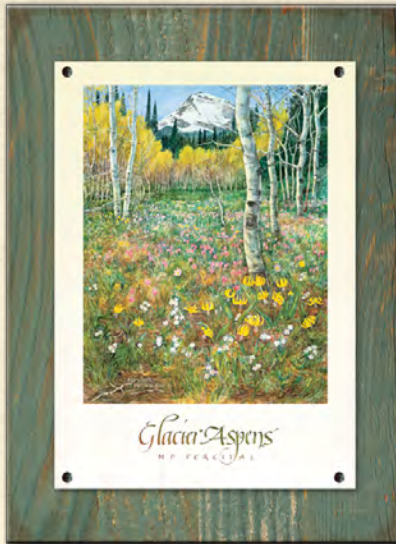

MD-1552-ST
17x23 23x31 28x38