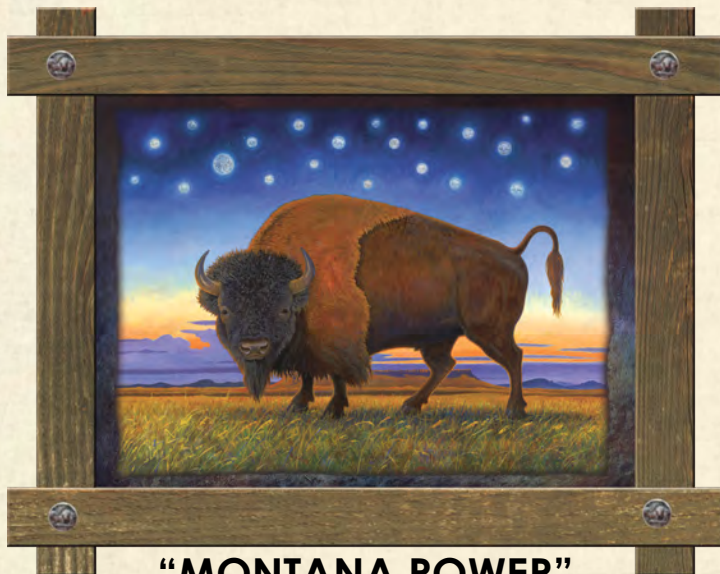

FRAMED ART WITH METAL STUDS

ALL ARE SIZED AT 49"x39"

"GREAT BEAR"
FRHDF1RED-MD-GBEA

"OUTSIDE CHANCE"
FRHDF1GRN-MD-OUTS

"MONTANA POWER"
FRHDF1BRN-MD-MTPW

"DRIVEN WILD"
FRHDF1GRY-MD-DRIV

"BIG MEDICINE"
FRHDF1GRN-MD-BGMD