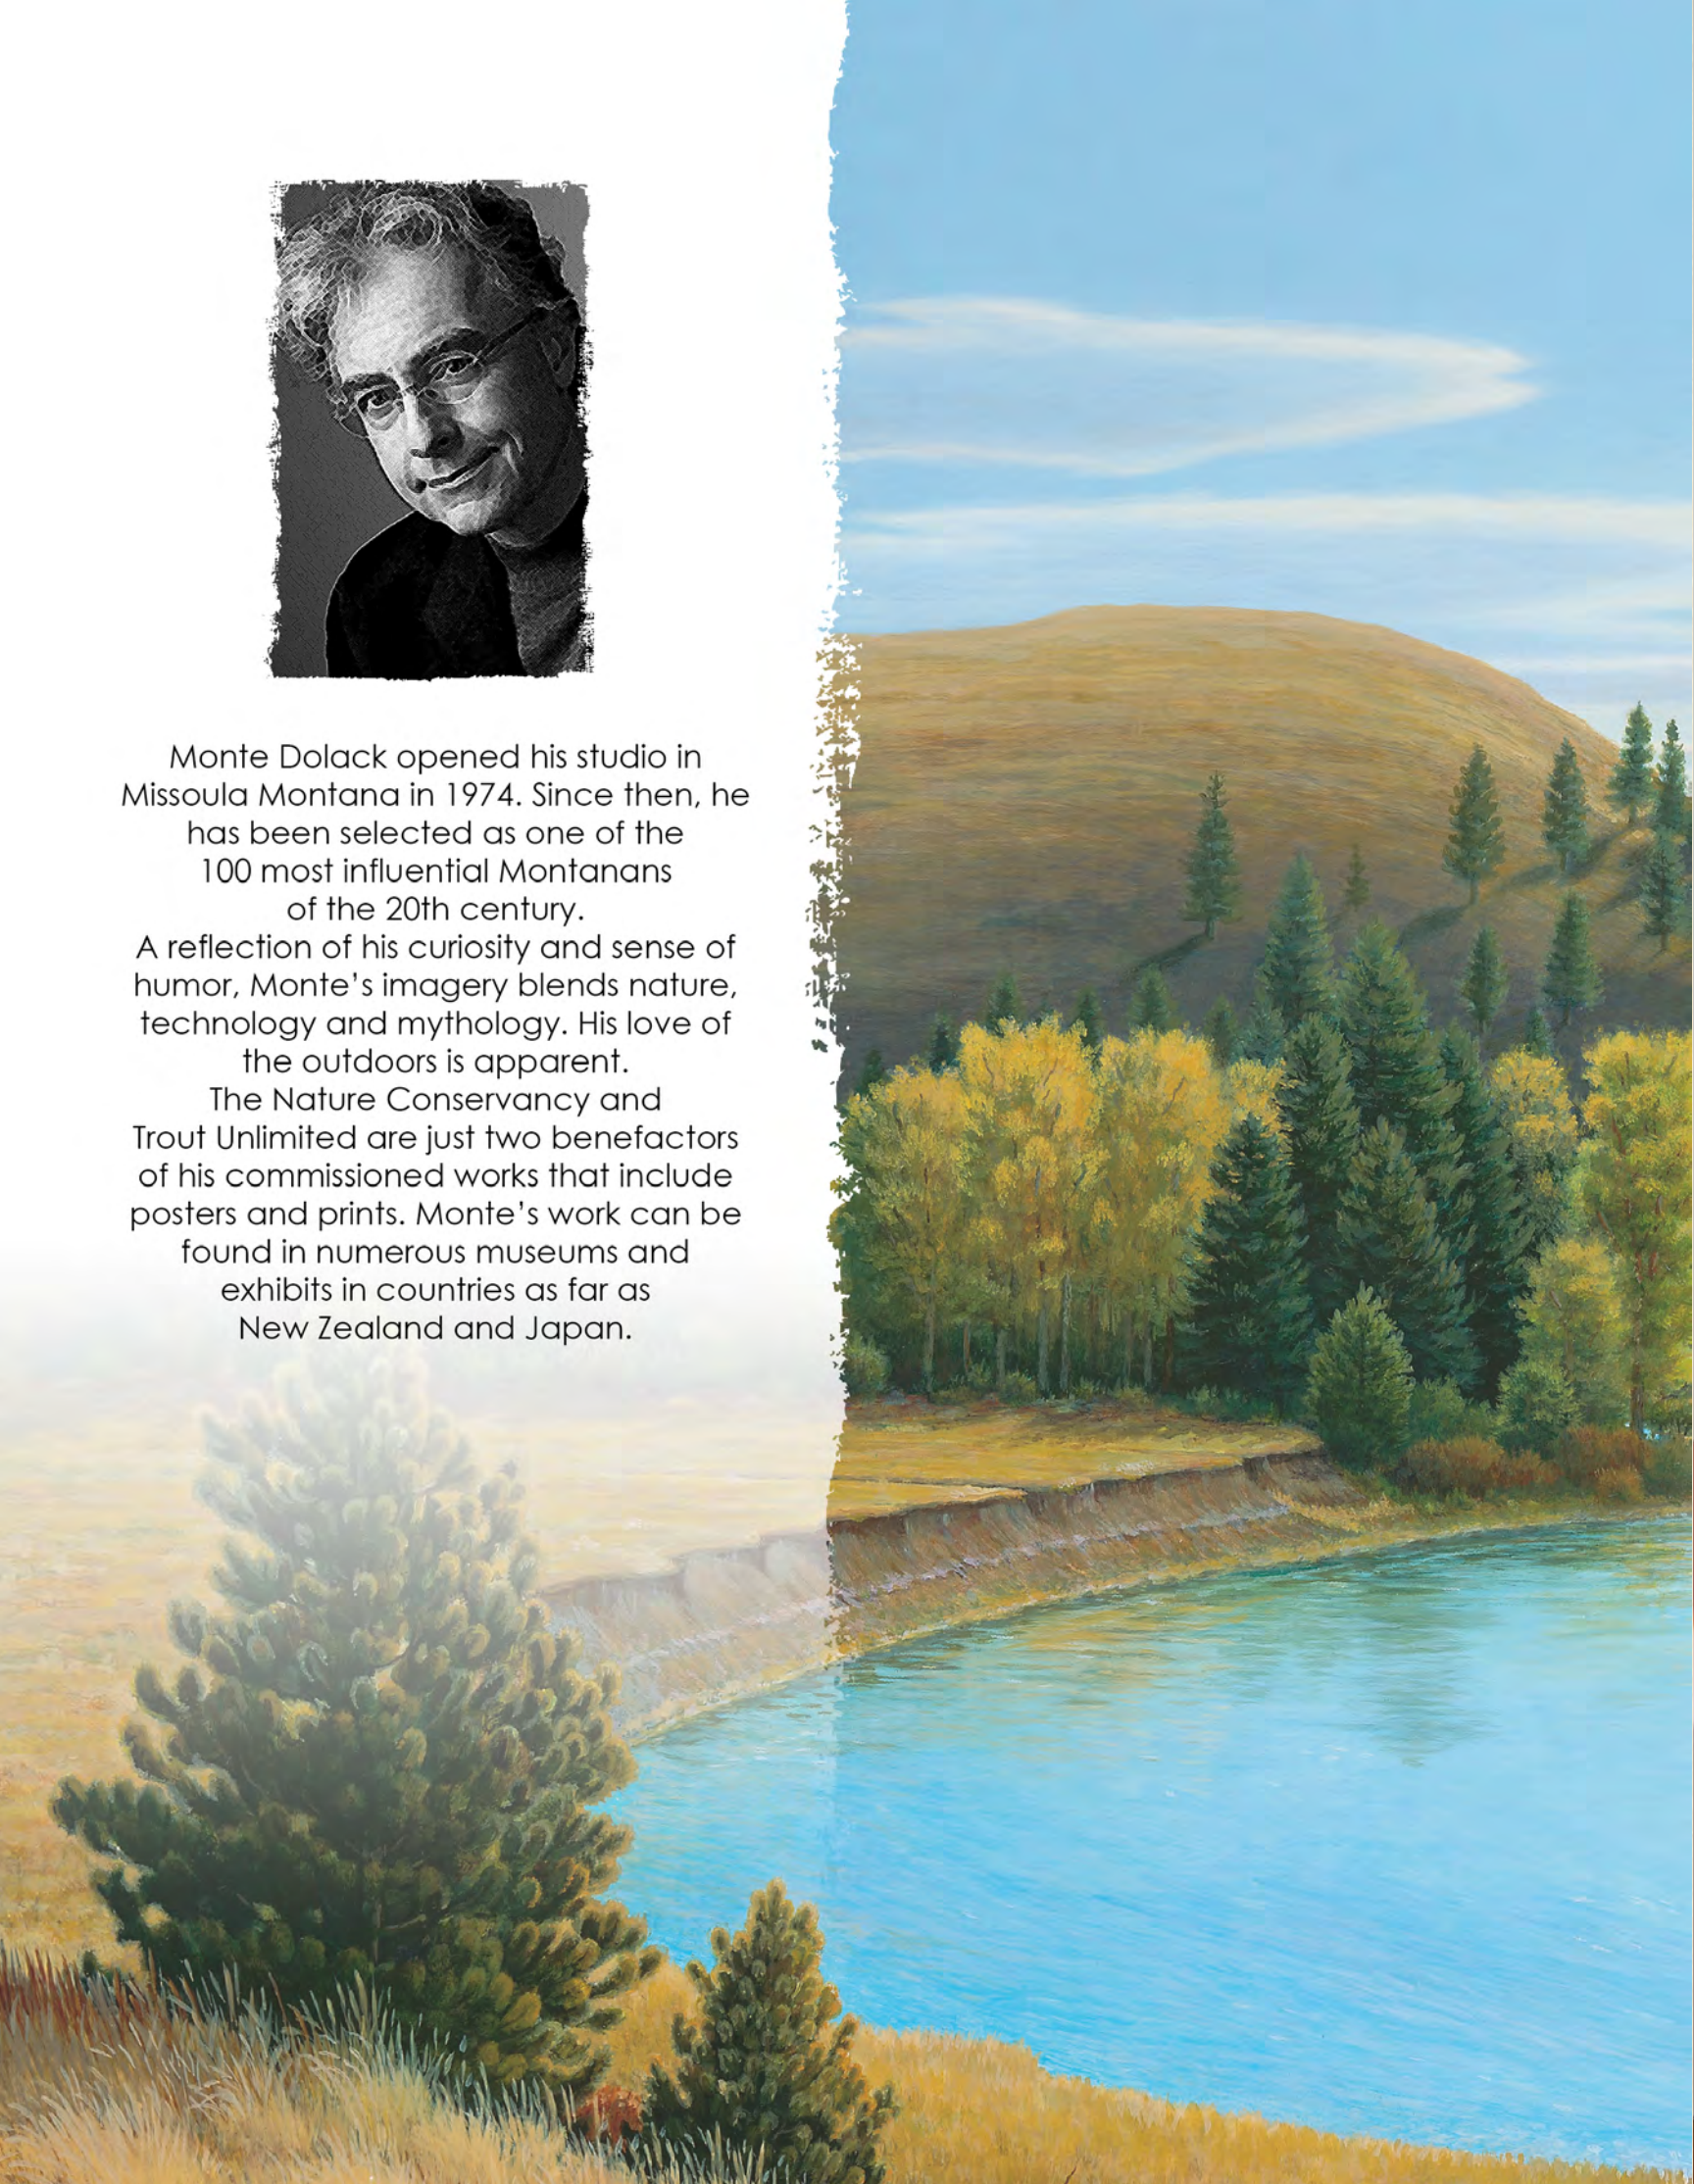

Monte Dolack opened his studio in Missoula Montana in 1974. Since then, he has been selected as one of the 100 most influential Montanans of the 20th century.

A reflection of his curiosity and sense of humor, Monte's imagery blends nature, technology and mythology. His love of the outdoors is apparent.

The Nature Conservancy and Trout Unlimited are just two benefactors of his commissioned works that include posters and prints. Monte's work can be found in numerous museums and exhibits in countries as far as New Zealand and Japan.