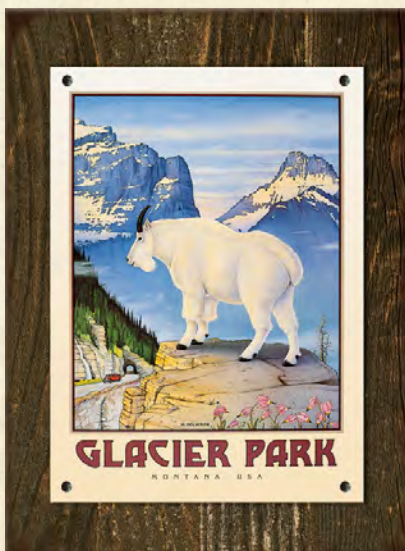

MD-1553-ST
(13) 17x23 23x31 28x38