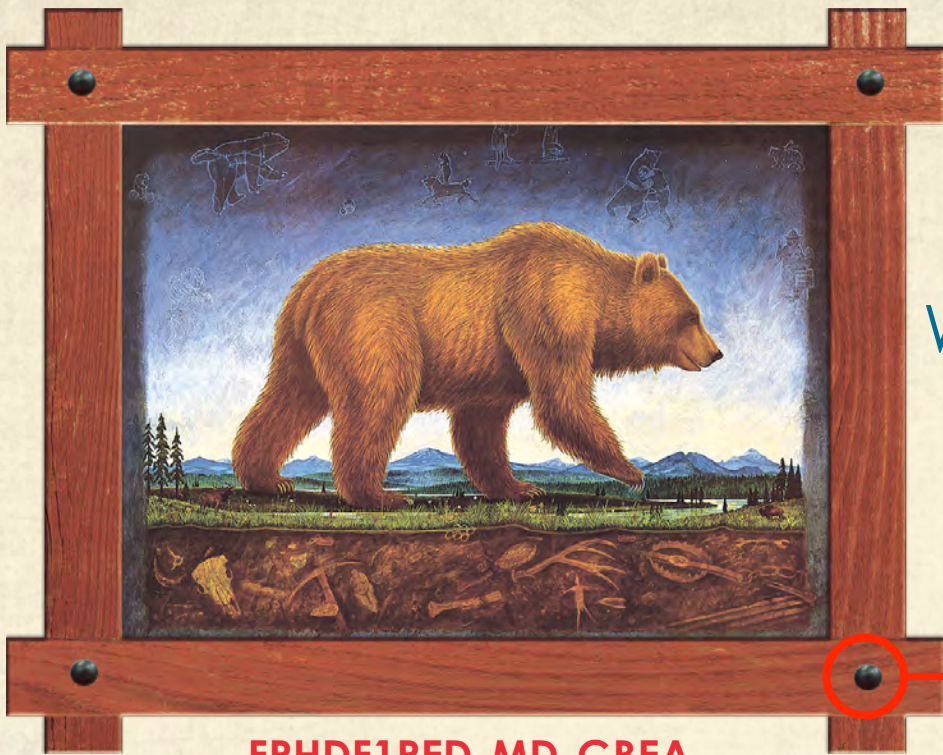

BOX ART

Our Box Art is made from aluminum with 3" sides that are folded and riveted. They can be showcased indoors and outdoors!

Side view example

A2BX-MD-09
18X26

A3BX-MD-09
26X37.5

WOOD

WOOD SIGNS

Our wood signs are made of slatted wood with a sawtooth hanger on the back.

W-MD-09
17x23 23x31 28x38

METAL

METAL SIGNS

Our Metal signs are made from galvanized steel with folded edges and grommeted holes in each corner.

M-MD-09
17x23 23x31 28x38

Most of the box art can be made into wood and metal signs. Refer to the back of this catalog to see a sample of our size options and which ones correspond with each other.

FRAMED ART WITH METAL STUDS

Some of Monte Dolacks art is offered in a custom wood frame with metal studs on each corner. Each frame is 49"x39".

FRHDF1RED-MD-GBEA
GREAT BEAR
49x39

Metal Studs

WOOD SIGNS WITH METAL STUDS