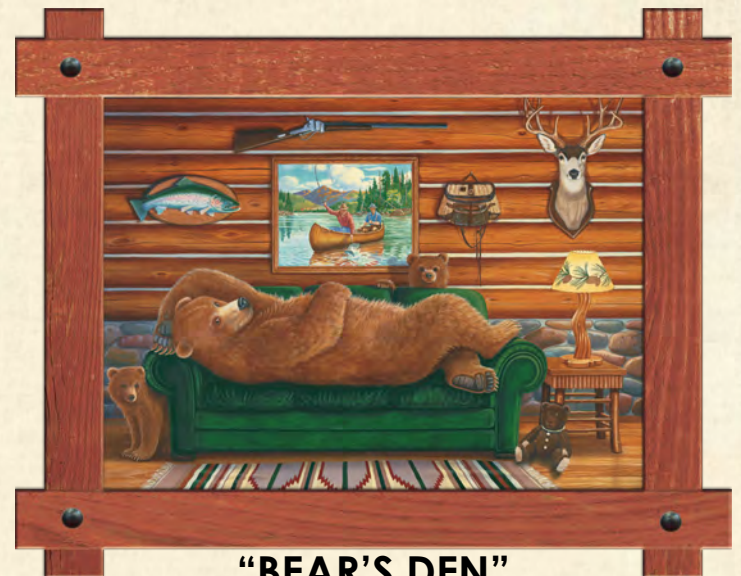

"BEAR'S DEN"
FRHDFIRED-MD-BDEN