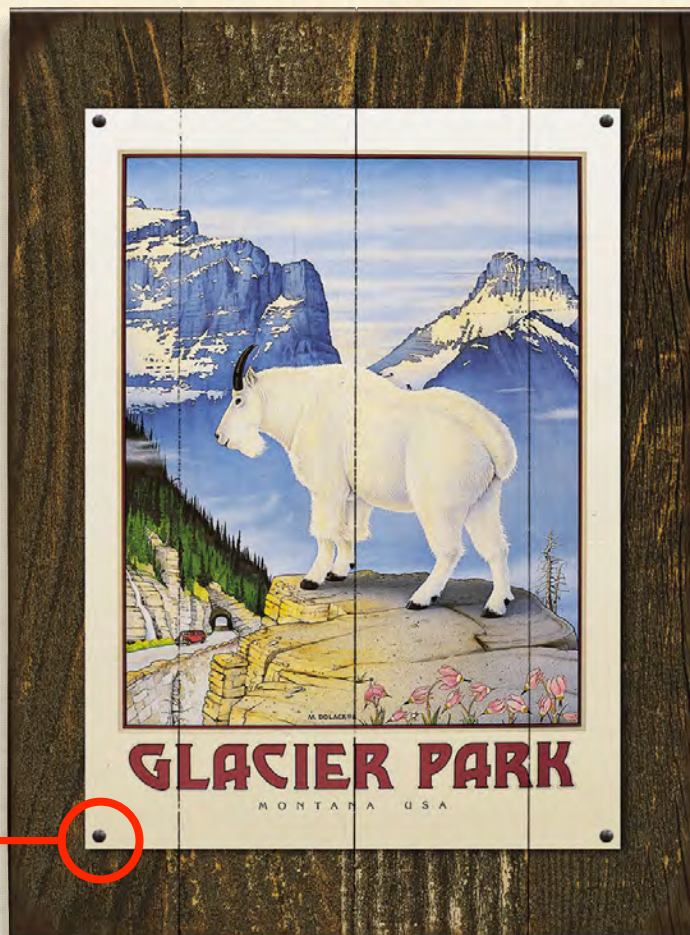

Metal Studs

W-MD-1553ST
17x23 23x31 28x38