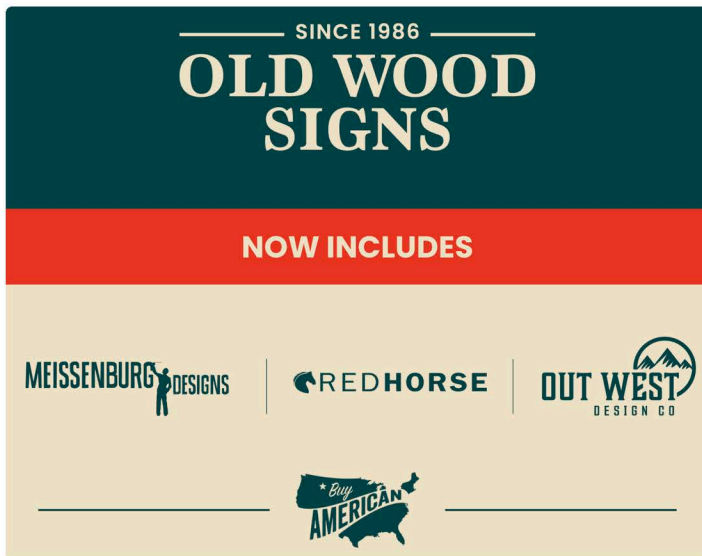

MONTANA

WE WORK HARD TO MAKE A PRODUCT THAT IS AS ENJOYABLE TO LOOK AT AS IT IS TO CREATE.

Since the '80's, Old Wood Signs has continued to develop new signs with a classic vintage appeal in a wide variety of categories. Brain-storming, designing, manufacturing and shipping all happen in one location.

Our customers range from national to international retailers, resorts, television show promoters, conservation groups, non-profits and food and beverage businesses. No customer is too small or too big. We are pleased to be able to produce this beautiful vintage art to new generations of aficionados.

WHAT SETS US APART FROM THE REST?

Innovation! Completely Montana-made, Old Wood Signs continues to innovate through strength in design, advances in technology and product diversification. There is nothing this team can't handle! We love a challenge. The Drive to make customers happy! Personal attention makes our customers' job easier. Your requests are our inspiration. Flexibility! Everything Old Wood Signs makes can be personalized by YOU, the customer. We are happy to change a location and more. Make each sign your own!

CONTACT INFORMATION

11890 MT HWY 83,
BIGFORK, MT 59911

406.837.3005

FAX: 406.837.3010

SALES@OLDWOODSIGNS.COM

OLD WOOD SIGNS SHOWROOMS

AMERICA'S MART ATLANTA
BUILDING 1, FLOOR 9
SPACE 9-D13
ATLANTA, GEORGIA

**THE LAS VEGAS MARKET
WORLD MARKET CENTER**
BUILDING C, FLOOR 5
SPACE C571
LAS VEGAS, NEVADA