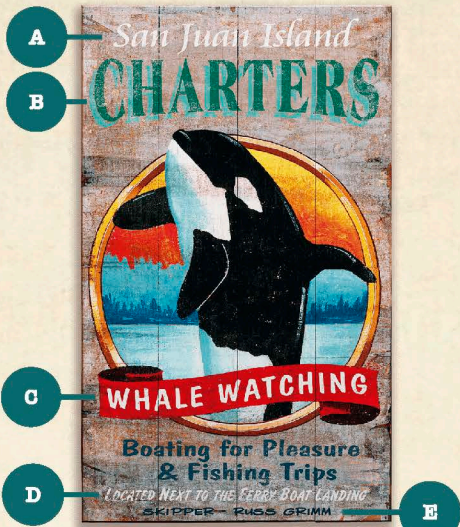

■ OWD-1038
14X24 18X30 23X39 28X48

FREE PERSONALIZATION
WHERE ARROWS APPEAR

■ OWD-1131
14X24 18X30 23X39 28X48

OWD-1059
32X7

OWD-1061
32X7

OWD-1097
14X24 18X30 23X39 28X48

OWD-1456
14X24 18X30 23X39 28X48

OWD-1426
14X24 18X30 23X39 28X48

OWD-1334
14X24 18X30 23X39 28X48

OWD-1486
14X24 18X30 23X39 28X48

OWD-1552
14X24 18X30 23X39 28X48

COLORS INDICATE ALL SIZES ON BACK OF CATALOG

OWD-1520
14X36 17X44

OWD-1139
17X23 23X31 28X38

MADE IN

A vibrant sunset over a calm lake. The sky is filled with soft, wispy clouds in shades of orange, red, and blue. The sun is low on the horizon, creating a bright glow. The lake's surface is perfectly still, reflecting the colors of the sky and the silhouettes of the trees and hills in the distance. The word "MONTANA" is written in large, bold, white capital letters across the center of the image.