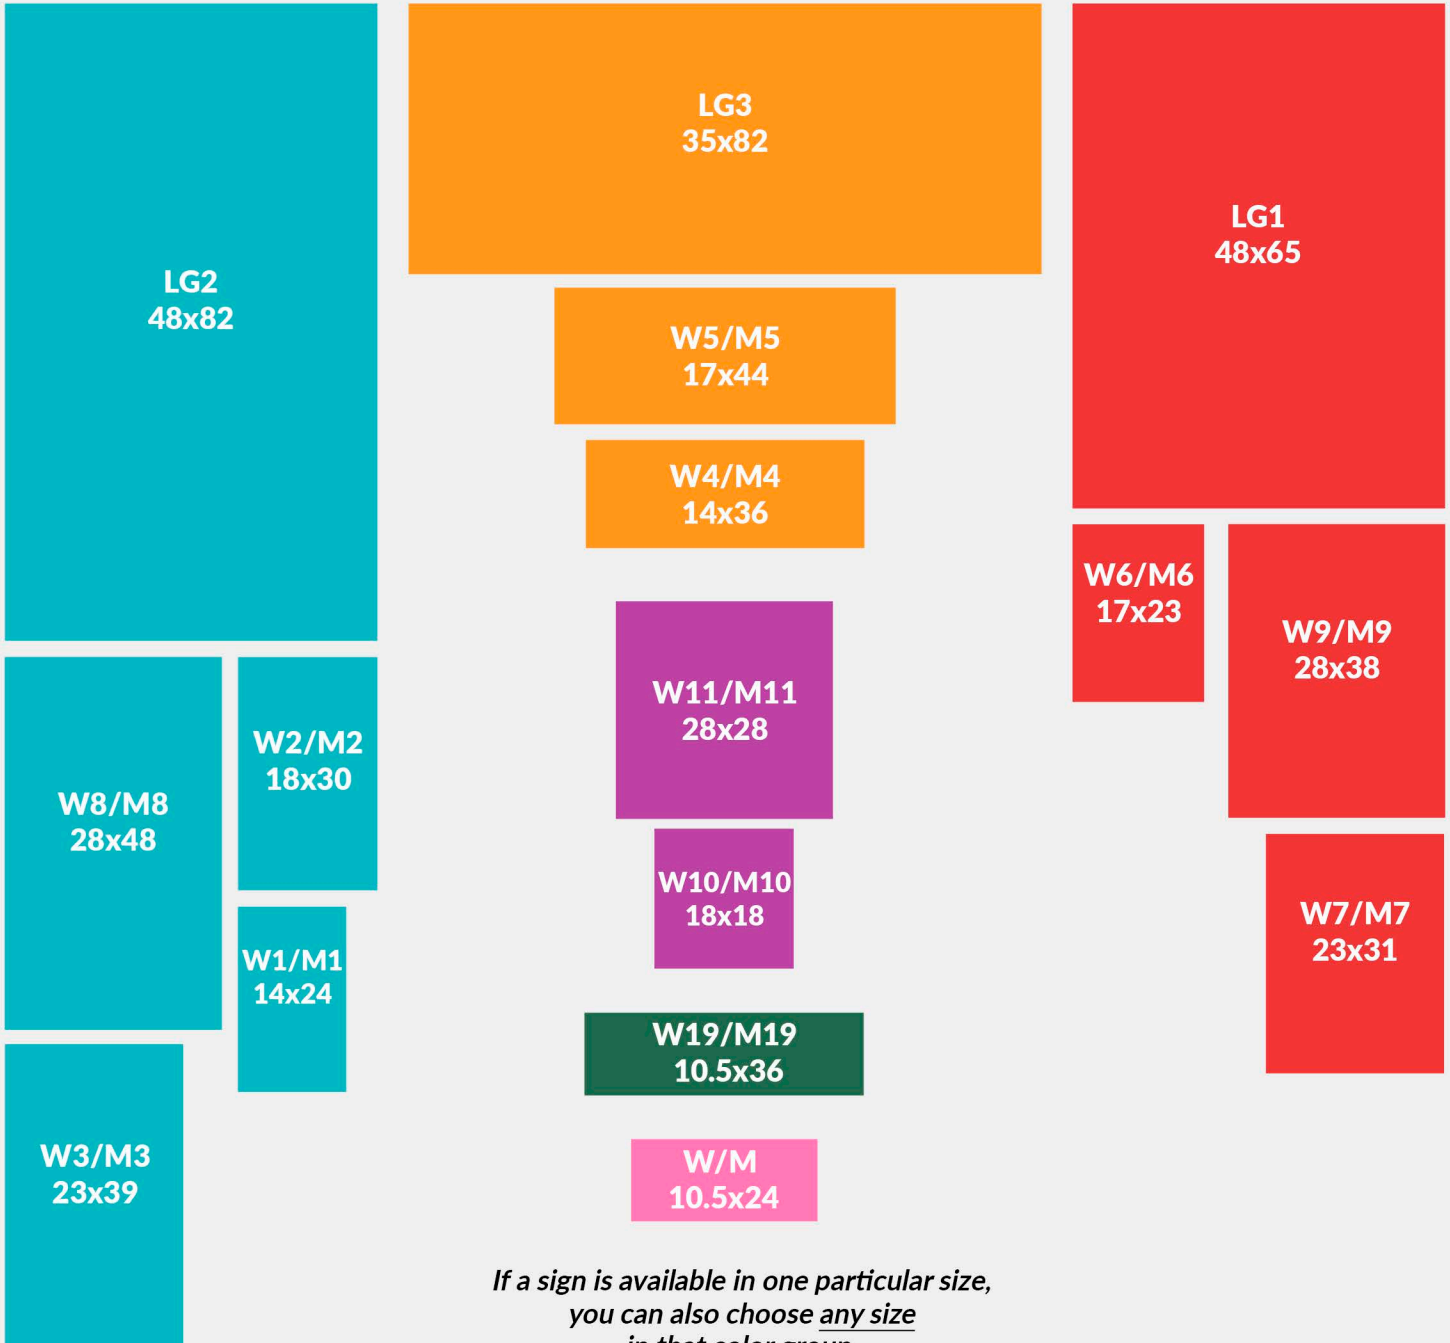

OWD-1334
14X24 18X30 23X39 28X48

OWD-1486
14X24 18X30 23X39 28X48

OWD-1552
14X24 18X30 23X39 28X48

COLORS INDICATE ALL SIZES ON BACK OF CATALOG

OWD-1520
14X36 17X44

OWD-1139
17X23 23X31 28X38

MADE IN

A vibrant sunset over a calm lake. The sky is filled with soft, wispy clouds in shades of orange, red, and blue. The sun is low on the horizon, creating a bright glow. The lake's surface is perfectly still, reflecting the colors of the sky and the silhouettes of the trees and hills in the distance. The word "MONTANA" is written in large, bold, white capital letters across the center of the image.

MONTANA

WE WORK HARD TO MAKE A PRODUCT THAT IS AS ENJOYABLE TO LOOK AT AS IT IS TO CREATE.

Since the '80's, Old Wood Signs has continued to develop new signs with a classic vintage appeal in a wide variety of categories. Brain-storming, designing, manufacturing and shipping all happen in one location.

CATALOG

PLEASE NOTE THAT CATALOG COLORS MAY NOT BE PRECISE REPRESENTATIONS OF ACTUAL PRODUCT COLORS DUE TO VARIATION IN PRINTING PROCESS, INKS AND SUBSTRATE.

CUSTOM SIZES

← 6 FT →

BASIC SIZES

Specify with Wood (W) or Metal (M) with every size.

*If a sign is available in one particular size,
you can also choose any size
in that color group.*

← 6 FT →