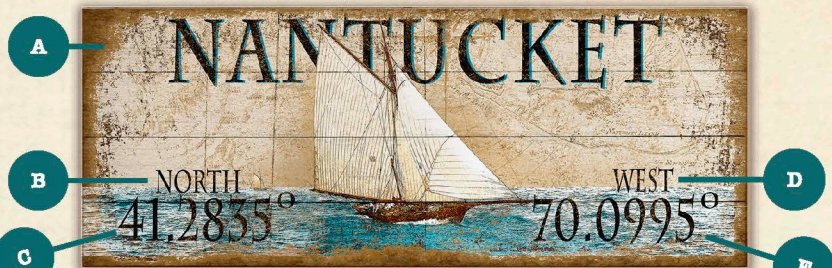

OWD-1334
14X24 18X30 23X39 28X48

OWD-1486
14X24 18X30 23X39 28X48

OWD-1552
14X24 18X30 23X39 28X48

COLORS INDICATE ALL SIZES ON BACK OF CATALOG

OWD-1520
14X36 17X44

OWD-1139
17X23 23X31 28X38

MADE IN

A vibrant sunset over a calm lake. The sky is filled with soft, wispy clouds in shades of orange, red, and blue. The sun is low on the horizon, creating a bright glow. The lake's surface is perfectly still, reflecting the colors of the sky and the silhouettes of the trees and hills in the distance. The word "MONTANA" is written in large, bold, white capital letters across the center of the image.