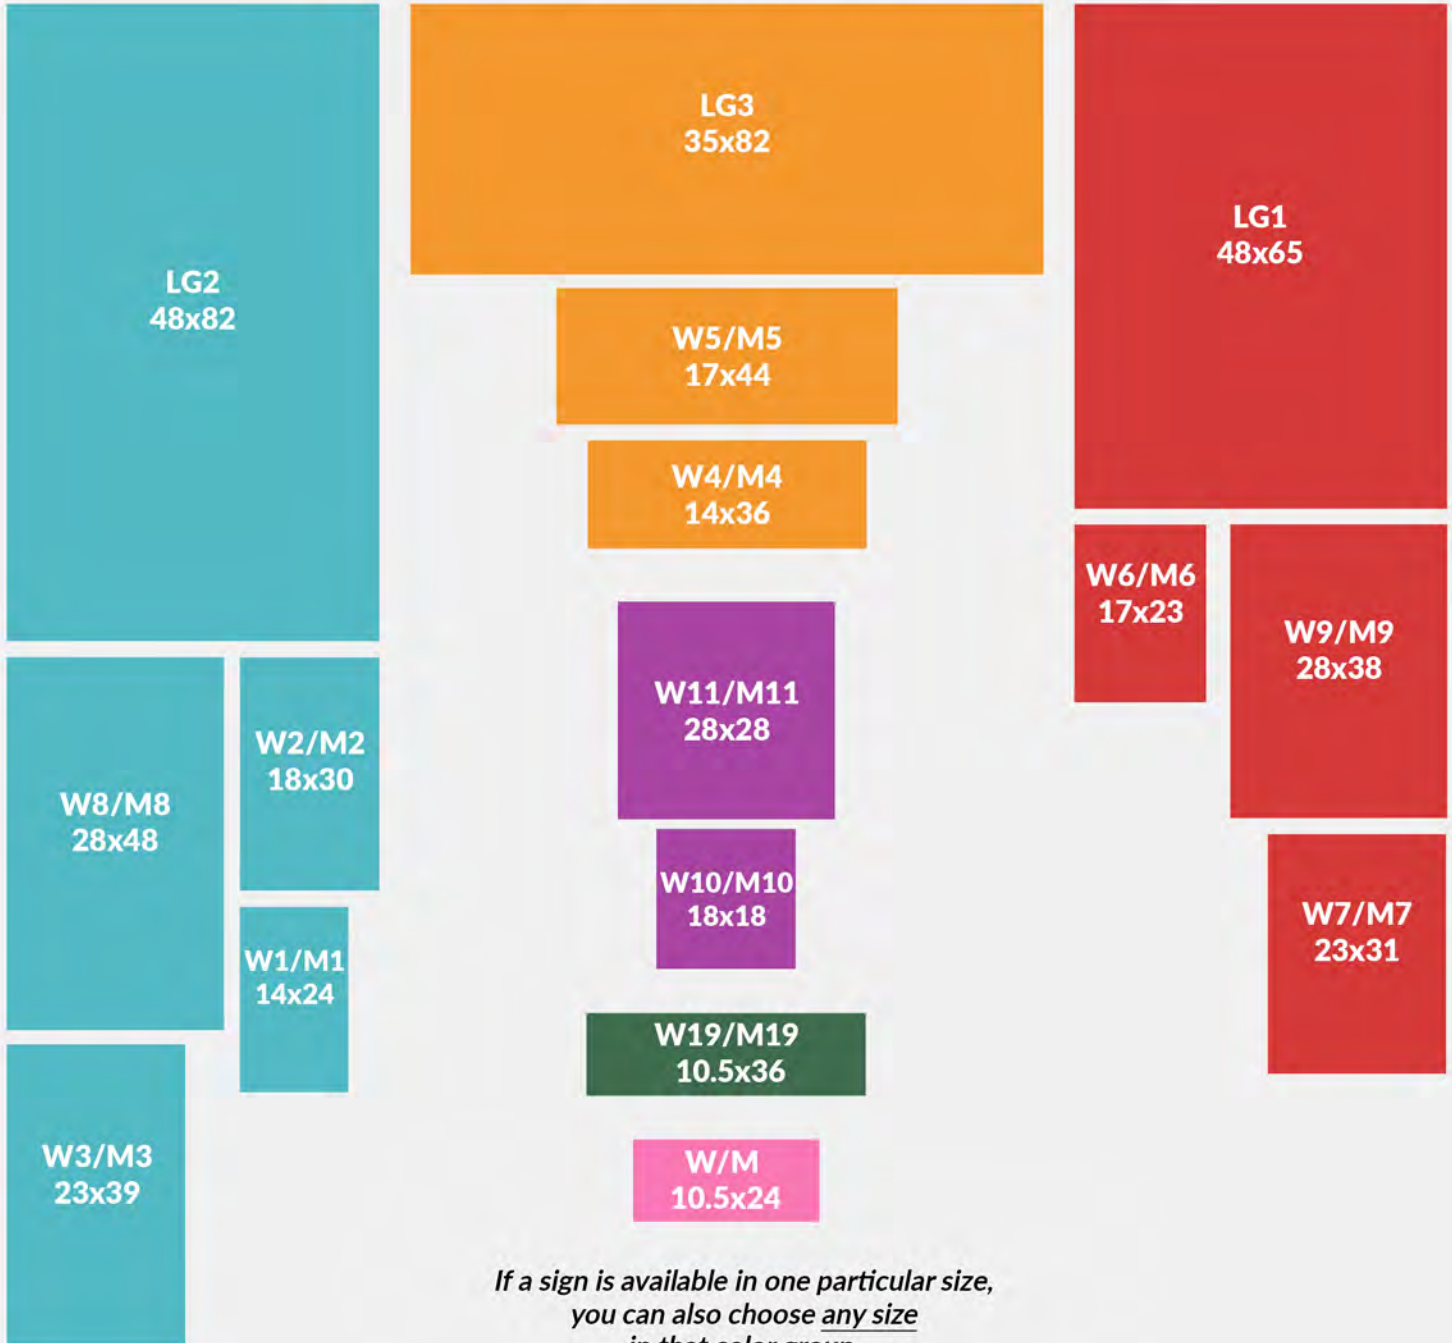

SN-7712
W10/W11
M10/M11

CUSTOM SIZES

BARREL ENDS

SURFBOARDS

ALUMINUM BOX ART

6 FT

WE WORK HARD TO MAKE A PRODUCT THAT IS AS ENJOYABLE TO LOOK AT AS IT IS TO CREATE.

Since the '80's, Old Wood Signs has continued to develop new signs with a classic vintage appeal in a wide variety of categories. Brain-storming, designing, manufacturing and shipping all happen in one location.

DELINQUENT ACCOUNT: LATE PAYMENTS, 45 DAYS IN ARREARS, LOSE PREARRANGED TERMS APPROVAL. THOSE ACCOUNTS REVERT TO CREDIT CARD. IT IS UNDERSTOOD THAT WE MAY USE THE CARD TO MAKE YOUR ACCOUNT CURRENT.

COLLECTION STATUS: BETWEEN 60 AND 75 DAYS DELINQUENT, THE ACCOUNT WILL BE SENT FOR COLLECTION. ALL EXPENSES INCURRED FOR COLLECTION PURPOSES, INCLUDING COURT COSTS AND ATTORNEYS' FEES, SHALL BE ADDED TO THE BALANCE. WE REPORT ALL DELINQUENCIES TO CREDIT BUREAUS AND THEIR SUBSIDIARIES. NO FURTHER BUSINESS WILL BE CONDUCTED WITH ANY ACCOUNT AFTER COLLECTION.

CATALOG

PLEASE NOTE THAT CATALOG COLORS MAY NOT BE PRECISE REPRESENTATIONS OF ACTUAL PRODUCT COLORS DUE TO VARIATION IN PRINTING PROCESS, INKS AND SUBSTRATE.

BASIC SIZES

Specify with Wood (W) or Metal (M) with every size.

← 6 FT →