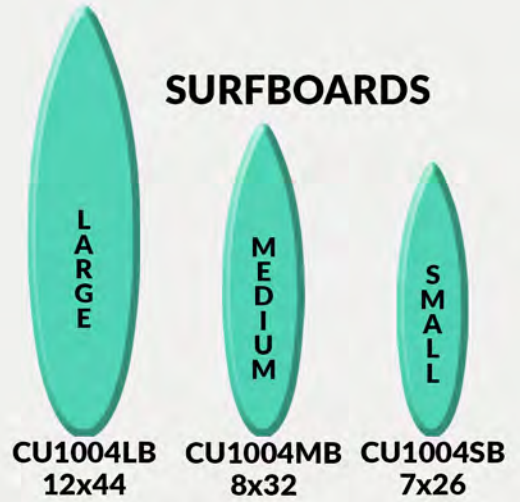

SN-656
W19/W4/W5
M19/M4/M5

CU-SN-300
48X11

CU-SN-302
48X11

CU-SN-301
48X11

SN-502 Diving Girl
W1/W2/W3/W8

SN-595-P Happy Hour
Personalized
W1/W2/W3/W8

SN-595-G Happy Hour
Generic
W1/W2/W3/W8

SN-7713
W10/W11
M10/M11

SN-7712
W10/W11
M10/M11

CUSTOM SIZES

BARREL ENDS

SURFBOARDS

ALUMINUM BOX ART

6 FT

WE WORK HARD TO MAKE A PRODUCT THAT IS AS ENJOYABLE TO LOOK AT AS IT IS TO CREATE.

Since the '80's, Old Wood Signs has continued to develop new signs with a classic vintage appeal in a wide variety of categories. Brain-storming, designing, manufacturing and shipping all happen in one location.