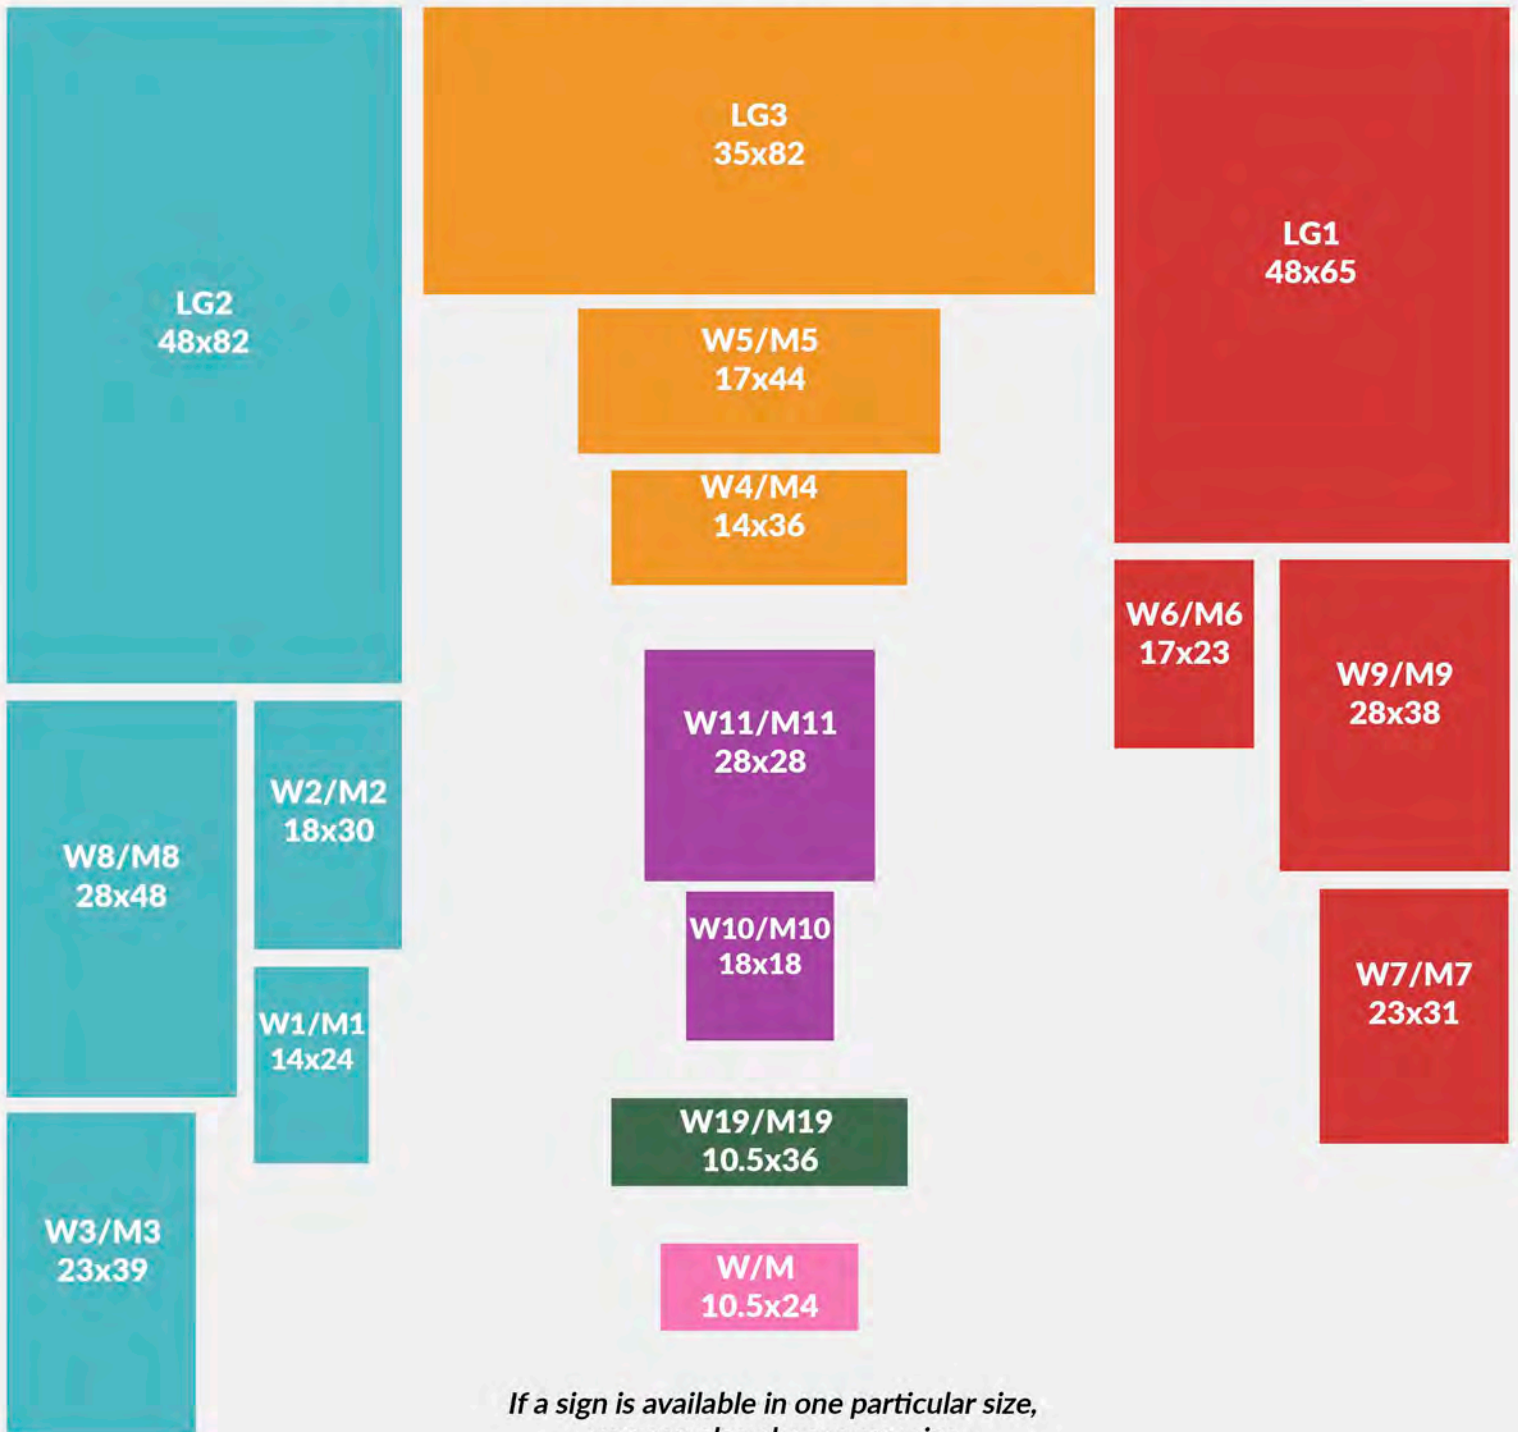

■ 791
14x36 17x44

1
2
■ 672
14X24 18X30 23X39 28X48

Colors Indicate all sizes
on back of catalog

■ 1790
17x23 23x31 28x38

■ 1642
17x23 23x31 28x38

■ 367
14x36 17x44

A5-COR14
corrugated metal 44X16 (approx.)

WE WORK HARD TO MAKE A PRODUCT THAT IS AS ENJOYABLE TO LOOK AT AS IT IS TO CREATE.

Since the '80's, Old Wood Signs has continued to develop new signs with a classic vintage appeal in a wide variety of categories. Brain-storming, designing, manufacturing and shipping all happen in one location.

LUGGAGE TAGS

LED BARREL ENDS

CORRUGATED METAL

BARREL ENDS

THESE TWO
CAN BE EITHER SIZE

← 6 FT →

BASIC SIZES

Specify with Wood (W) or Metal (M) with every size.

If a sign is available in one particular size, you can also choose any size in that color group.

6 FT