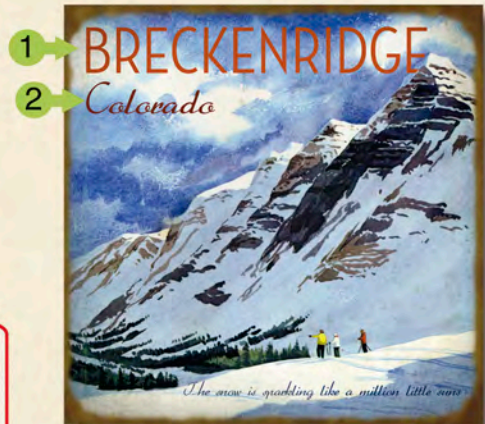

1
2

■ 2422

18X18 28X28

Free Personalization
Where Arrows Appear