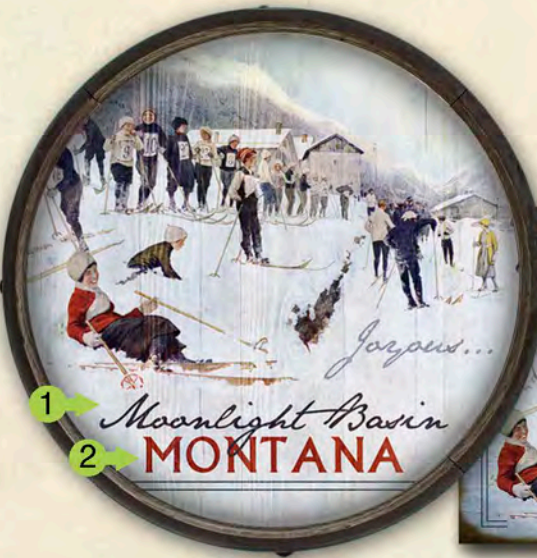

■ 1077

17x23 23x31 28x38

Colors indicate all sizes on back of catalog

BE-22662

24"

■ 22663

14x36 17x44

BE-2165

24"

■ 2165

14X24 18X30 23X39 28X48

(21)

LT2-1974
High density fiberboard
12X24

LT1-1924
High density fiberboard
12X24

LT1-1894
High density fiberboard
12X24

2038-SNB SNOWBOARD
17x23 23x31 28x38