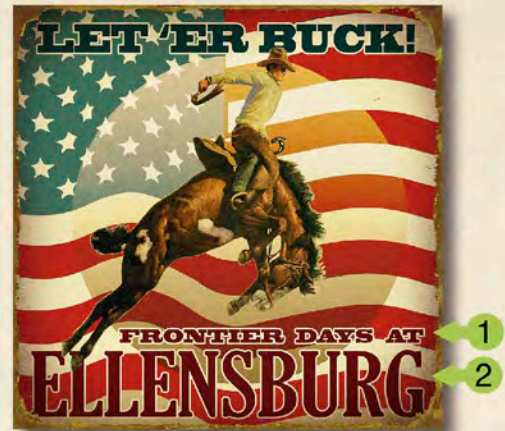

2237
18X18 28X28