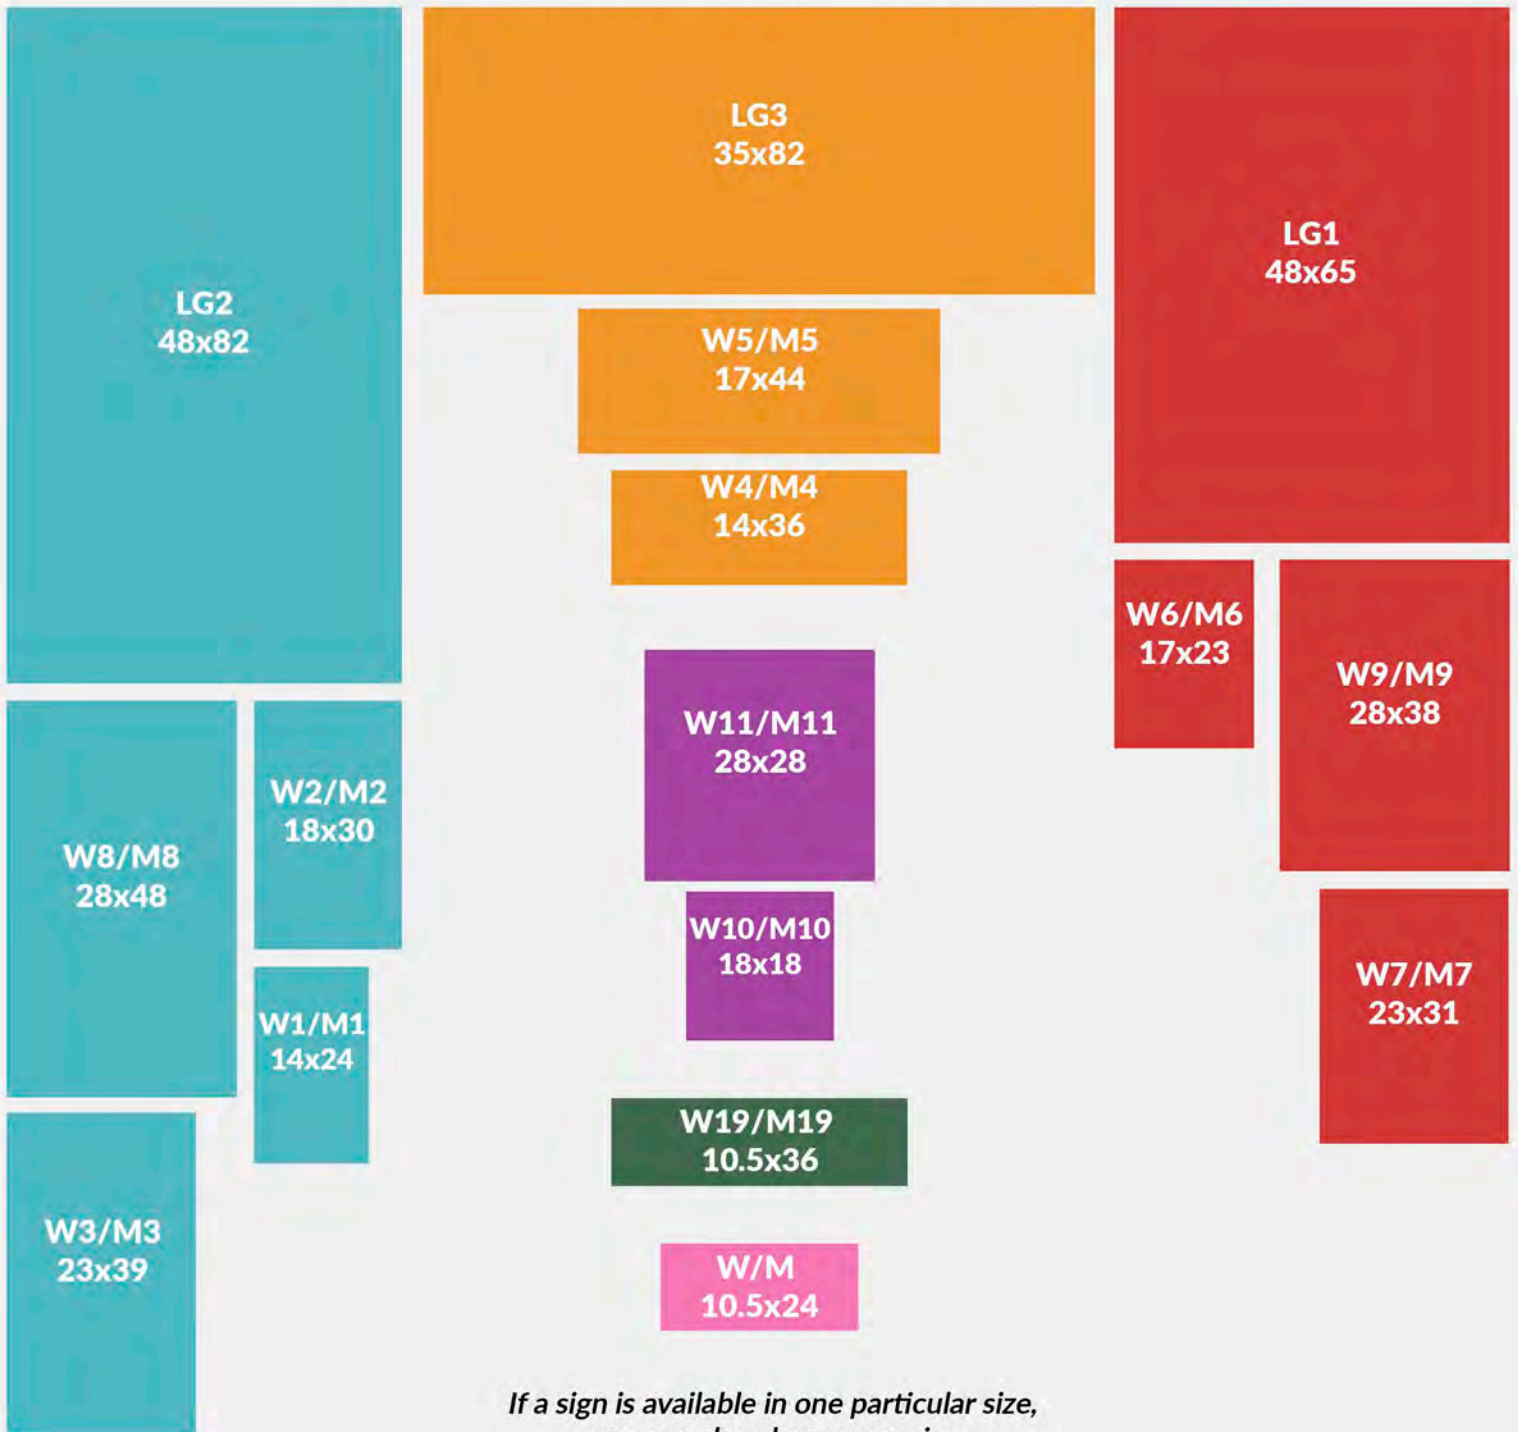

# CUSTOM SIZES

## CORRUGATED METAL

6 FT

# BASIC SIZES

Specify with Wood (W) or Metal (M) with every size.

*If a sign is available in one particular size, you can also choose any size in that color group.*

6 FT