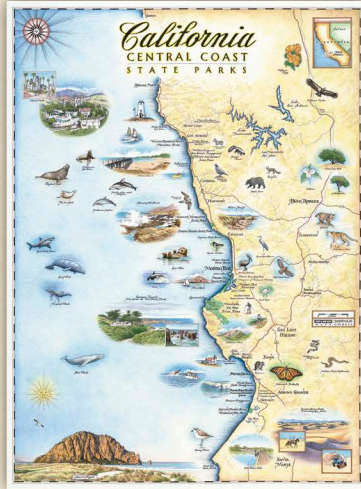

WELL OVER SIXTY ILLUSTRATED MAPS LATER, THE ROBITAILLE BROTHERS (WITH UNWAVERING SUPPORT FROM THEIR MOST AMAZING PARTNERS; JULIE AND NESS) HAVE FOUND THEIR STRIDE. STORYTELLING AND ENGAGEMENT THROUGH ART HAS BECOME THEIR MANTRA. WITH A GROWING COLLECTION OF ACCOMPANYING MAP PRODUCTS, THE OPTIONS ARE LIMITLESS TO HELP PROVIDE HIGH-QUALITY AND SPECIAL MEMORIES FOR YOUR FAMILY AND FRIENDS.

XM-USA
USA MAP
17X23 23X31 28X38

XM-WORLD
WORLD MAP
17X23 23X31 28X38

ALASKA

XM-AK
ALASKA
17X23 23X31 28X38

XM-DENALI
DENALI NATIONAL PARK & RESERVE
17X23 23X31 28X38

XM-IPAK
ALASKA'S INSIDE PASSAGE
17X23 23X31 28X38

ARIZONA

XM-GRANCAN
GRAND CANYON
17X23 23X31 28X38

CALIFORNIA

XM-CA
CALIFORNIA
17X23 23X31 28X38

XM-CCC
CALI CENTRAL COAST
17X23 23X31 28X38

XM-LKTAHOE
LAKE TAHOE
17X23 23X31 28X38

XM-CATALINA
SANTA CATALINA ISLAND
17X23 23X31 28X38