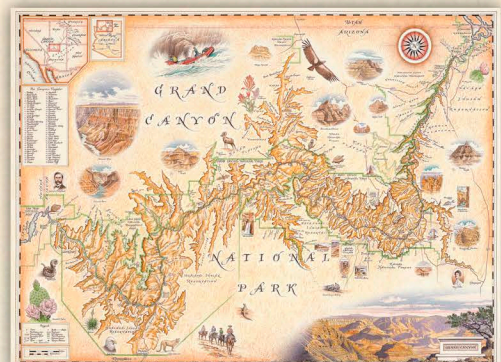

SINCE 1986

OLD WOOD SIGNS

XPLōrer MAPS

XPLORER MAPS

THE XPLORER MAPS JOURNEY BEGAN IN 2010 WITH TWO BROTHERS - A TALENTED, GLOBE-TROTTING ARTIST AND AN ENTREPRENEURIAL GEOGRAPHER AND OUTDOOR ENTHUSIAST - WHO HAD A MISSION TO CREATE UNIQUELY HAND-DRAWN, ANTIQUE-STYLED STORY MAPS OF NATIONAL PARKS AND TRAVEL DESTINATIONS. THEIR MISSION WAS TO HELP CREATE LASTING AND MEANINGFUL CONNECTIONS BETWEEN PEOPLE AND PLACES.

WELL OVER SIXTY ILLUSTRATED MAPS LATER, THE ROBITAILLE BROTHERS (WITH UNWAVERING SUPPORT FROM THEIR MOST AMAZING PARTNERS; JULIE AND NESS) HAVE FOUND THEIR STRIDE. STORYTELLING AND ENGAGEMENT THROUGH ART HAS BECOME THEIR MANTRA. WITH A GROWING COLLECTION OF ACCOMPANYING MAP PRODUCTS, THE OPTIONS ARE LIMITLESS TO HELP PROVIDE HIGH-QUALITY AND SPECIAL MEMORIES FOR YOUR FAMILY AND FRIENDS.

XM-USA
USA MAP
17X23 23X31 28X38

XM-WORLD
WORLD MAP
17X23 23X31 28X38

ALASKA

XM-AK
ALASKA
17X23 23X31 28X38

XM-DENALI
DENALI NATIONAL PARK & RESERVE
17X23 23X31 28X38

XM-IPAK
ALASKA'S INSIDE PASSAGE
17X23 23X31 28X38

ARIZONA

XM-GRANCAN
GRAND CANYON
17X23 23X31 28X38

CALIFORNIA

XM-CA
CALIFORNIA
17X23 23X31 28X38

XM-CCC
CALI CENTRAL COAST
17X23 23X31 28X38

XM-LKTAHOE
LAKE TAHOE
17X23 23X31 28X38

XM-CATALINA
SANTA CATALINA ISLAND
17X23 23X31 28X38