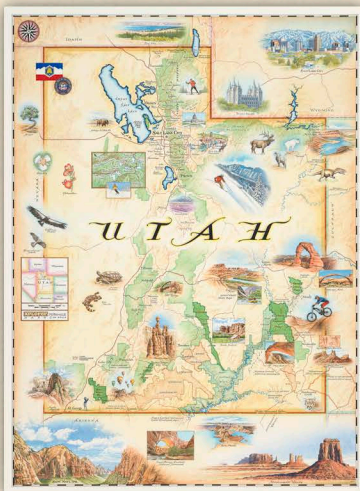

UTAH

XM-UTAH
17X23 23X31 28X38