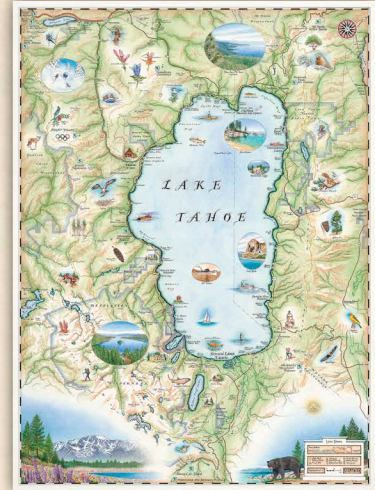

WELL OVER SIXTY ILLUSTRATED MAPS LATER, THE ROBITAILLE BROTHERS (WITH UNWAVERING SUPPORT FROM THEIR MOST AMAZING PARTNERS; JULIE AND NESS) HAVE FOUND THEIR STRIDE. STORYTELLING AND ENGAGEMENT THROUGH ART HAS BECOME THEIR MANTRA. WITH A GROWING COLLECTION OF ACCOMPANYING MAP PRODUCTS, THE OPTIONS ARE LIMITLESS TO HELP PROVIDE HIGH-QUALITY AND SPECIAL MEMORIES FOR YOUR FAMILY AND FRIENDS.

ARIZONA

XM-GRANCAN
GRAND CANYON
17X23 23X31 28X38

CALIFORNIA

XM-CA
CALIFORNIA
17X23 23X31 28X38

XM-CCC
CALI CENTRAL COAST
17X23 23X31 28X38

XM-LKTAHOE
LAKE TAHOE
17X23 23X31 28X38

XM-CATALINA
SANTA CATALINA ISLAND
17X23 23X31 28X38