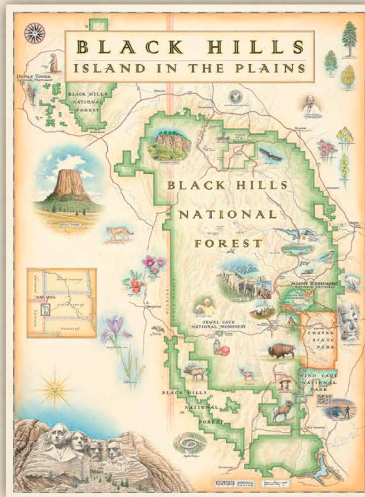

SOUTH CAROLINA

XM-SC
SOUTH CAROLINA
17X23 23X31 28X38

SOUTH DAKOTA

XM-BDLND
BADLANDS NATIONAL PARK
17X23 23X31 28X38

XM-BLKHIL
BLACK HILLS
NATIONAL FOREST
17X23 23X31 28X38

TENNESSEE

XM-TN
TENNESSEE
17X23 23X31 28X38