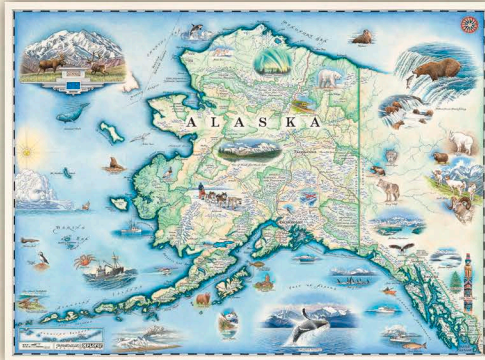

SINCE 1986

OLD WOOD SIGNS

XPLōrer MAPS

XPLORER MAPS

THE XPLORER MAPS JOURNEY BEGAN IN 2010 WITH TWO BROTHERS - A TALENTED, GLOBE-TROTTING ARTIST AND AN ENTREPRENEURIAL GEOGRAPHER AND OUTDOOR ENTHUSIAST - WHO HAD A MISSION TO CREATE UNIQUELY HAND-DRAWN, ANTIQUE-STYLED STORY MAPS OF NATIONAL PARKS AND TRAVEL DESTINATIONS. THEIR MISSION WAS TO HELP CREATE LASTING AND MEANINGFUL CONNECTIONS BETWEEN PEOPLE AND PLACES.

WELL OVER SIXTY ILLUSTRATED MAPS LATER, THE ROBITAILLE BROTHERS (WITH UNWAVERING SUPPORT FROM THEIR MOST AMAZING PARTNERS; JULIE AND NESS) HAVE FOUND THEIR STRIDE. STORYTELLING AND ENGAGEMENT THROUGH ART HAS BECOME THEIR MANTRA. WITH A GROWING COLLECTION OF ACCOMPANYING MAP PRODUCTS, THE OPTIONS ARE LIMITLESS TO HELP PROVIDE HIGH-QUALITY AND SPECIAL MEMORIES FOR YOUR FAMILY AND FRIENDS.

XM-USA
USA MAP
17X23 23X31 28X38

XM-WORLD
WORLD MAP
17X23 23X31 28X38

ALASKA

XM-AK
ALASKA
17X23 23X31 28X38

XM-DENALI
DENALI NATIONAL PARK & RESERVE
17X23 23X31 28X38

XM-IPAK
ALASKA'S INSIDE PASSAGE
17X23 23X31 28X38