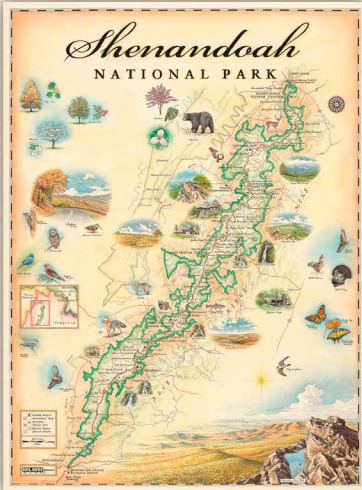

WASHINGTON

XM-NOCASC
NORTH CASCADES NATIONAL PARK
17X23 23X31 28X38

XM-OLYMNP
OLYMPIC NATIONAL PARK
17X23 23X31 28X38

XM-SANJUAN
SAN JUAN ISLANDS
17X23 23X31 28X38

VIRGINIA

XM-SNP
SHENANDOAH NATIONAL PARK
17X23 23X31 28X38

WYOMING

XM-GTNP
GRAND TETON NATIONAL PARK
17X23 23X31 28X38

MADE IN
MONTANA

WE WORK HARD TO MAKE A PRODUCT THAT IS AS ENJOYABLE TO LOOK AT AS IT IS TO CREATE.

Since the '80's, Old Wood Signs has continued to develop new signs with a classic vintage appeal in a wide variety of categories. Brain-storming, designing, manufacturing and shipping all happen in one location.