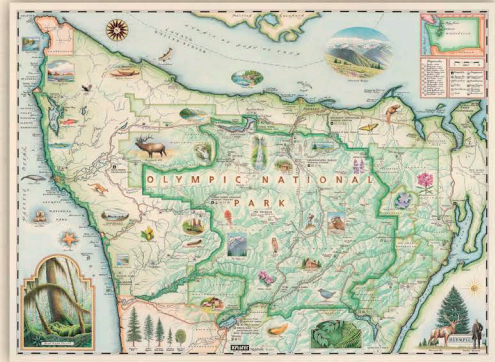

WASHINGTON

XM-NOCASC
NORTH CASCADES NATIONAL PARK
17X23 23X31 28X38

XM-OLYMNP
OLYMPIC NATIONAL PARK
17X23 23X31 28X38

XM-SANJUAN
SAN JUAN ISLANDS
17X23 23X31 28X38

VIRGINIA

XM-SNP
SHENANDOAH NATIONAL PARK
17X23 23X31 28X38