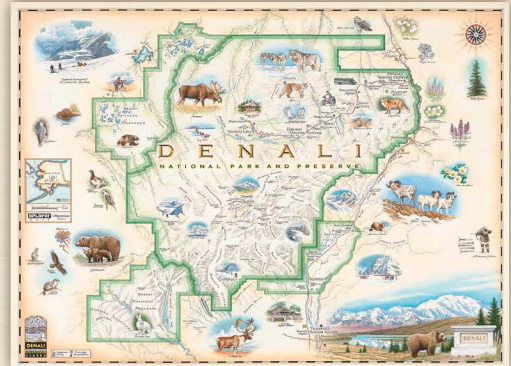

SINCE 1986

OLD WOOD SIGNS

XPLōrer MAPS

XPLORER MAPS

THE XPLORER MAPS JOURNEY BEGAN IN 2010 WITH TWO BROTHERS - A TALENTED, GLOBE-TROTTING ARTIST AND AN ENTREPRENEURIAL GEOGRAPHER AND OUTDOOR ENTHUSIAST - WHO HAD A MISSION TO CREATE UNIQUELY HAND-DRAWN, ANTIQUE-STYLED STORY MAPS OF NATIONAL PARKS AND TRAVEL DESTINATIONS. THEIR MISSION WAS TO HELP CREATE LASTING AND MEANINGFUL CONNECTIONS BETWEEN PEOPLE AND PLACES.

WELL OVER SIXTY ILLUSTRATED MAPS LATER, THE ROBITAILLE BROTHERS (WITH UNWAVERING SUPPORT FROM THEIR MOST AMAZING PARTNERS; JULIE AND NESS) HAVE FOUND THEIR STRIDE. STORYTELLING AND ENGAGEMENT THROUGH ART HAS BECOME THEIR MANTRA. WITH A GROWING COLLECTION OF ACCOMPANYING MAP PRODUCTS, THE OPTIONS ARE LIMITLESS TO HELP PROVIDE HIGH-QUALITY AND SPECIAL MEMORIES FOR YOUR FAMILY AND FRIENDS.

XM-USA
USA MAP
17X23 23X31 28X38

XM-WORLD
WORLD MAP
17X23 23X31 28X38

ALASKA

XM-AK
ALASKA
17X23 23X31 28X38

XM-DENALI
DENALI NATIONAL PARK & RESERVE
17X23 23X31 28X38

XM-IPAK
ALASKA'S INSIDE PASSAGE
17X23 23X31 28X38

ARIZONA

XM-GRANCAN
GRAND CANYON
17X23 23X31 28X38

CALIFORNIA

XM-CA
CALIFORNIA
17X23 23X31 28X38

XM-CCC
CALI CENTRAL COAST
17X23 23X31 28X38

XM-LKTAHOE
LAKE TAHOE
17X23 23X31 28X38

XM-CATALINA
SANTA CATALINA ISLAND
17X23 23X31 28X38