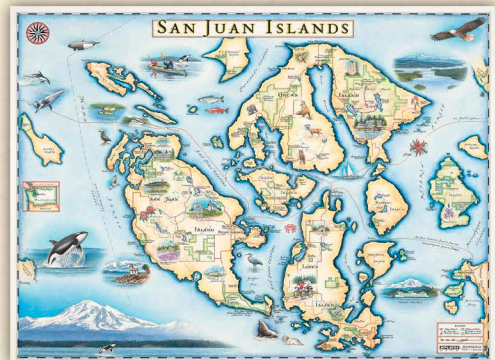

WASHINGTON

XM-NOCASC
NORTH CASCADES NATIONAL PARK
17X23 23X31 28X38

XM-OLYMNP
OLYMPIC NATIONAL PARK
17X23 23X31 28X38

XM-SANJUAN
SAN JUAN ISLANDS
17X23 23X31 28X38

VIRGINIA

XM-SNP
SHENANDOAH NATIONAL PARK
17X23 23X31 28X38