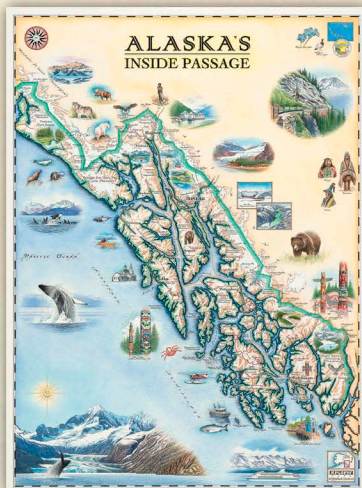

WELL OVER SIXTY ILLUSTRATED MAPS LATER, THE ROBITAILLE BROTHERS (WITH UNWAVERING SUPPORT FROM THEIR MOST AMAZING PARTNERS; JULIE AND NESS) HAVE FOUND THEIR STRIDE. STORYTELLING AND ENGAGEMENT THROUGH ART HAS BECOME THEIR MANTRA. WITH A GROWING COLLECTION OF ACCOMPANYING MAP PRODUCTS, THE OPTIONS ARE LIMITLESS TO HELP PROVIDE HIGH-QUALITY AND SPECIAL MEMORIES FOR YOUR FAMILY AND FRIENDS.

XM-USA
USA MAP
17X23 23X31 28X38

XM-WORLD
WORLD MAP
17X23 23X31 28X38

ALASKA

XM-AK
ALASKA
17X23 23X31 28X38

XM-DENALI
DENALI NATIONAL PARK & RESERVE
17X23 23X31 28X38

XM-IPAK
ALASKA'S INSIDE PASSAGE
17X23 23X31 28X38

ARIZONA

XM-GRANCAN
GRAND CANYON
17X23 23X31 28X38

CALIFORNIA

XM-CA
CALIFORNIA
17X23 23X31 28X38

XM-CCC
CALI CENTRAL COAST
17X23 23X31 28X38

XM-LKTAHOE
LAKE TAHOE
17X23 23X31 28X38

XM-CATALINA
SANTA CATALINA ISLAND
17X23 23X31 28X38