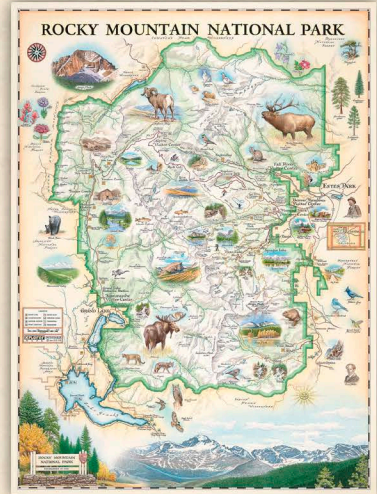

WELL OVER SIXTY ILLUSTRATED MAPS LATER, THE ROBITAILLE BROTHERS (WITH UNWAVERING SUPPORT FROM THEIR MOST AMAZING PARTNERS; JULIE AND NESS) HAVE FOUND THEIR STRIDE. STORYTELLING AND ENGAGEMENT THROUGH ART HAS BECOME THEIR MANTRA. WITH A GROWING COLLECTION OF ACCOMPANYING MAP PRODUCTS, THE OPTIONS ARE LIMITLESS TO HELP PROVIDE HIGH-QUALITY AND SPECIAL MEMORIES FOR YOUR FAMILY AND FRIENDS.

XM-MBCA
MONTEREY BAY
17X23 23X31 28X38

XM-SANFRAN
SAN FRANCISCO
17X23 23X31 28X38

XM-YOS
YOSEMITE NATIONAL PARK
17X23 23X31 28X38

CANADA

XM-BNF
BANFF NATIONAL PARK
17X23 23X31 28X38

COLORADO

XM-CO
COLORADO
17X23 23X31 28X38

XM-RKYMTNP
ROCKY MOUNTAIN NATIONAL PARK
17X23 23X31 28X38

FLORIDA

XM-SCFL
SANIBEL CAPTIVA
17X23 23X31 28X38

HAWAII

XM-HAWAII
17X23 23X31 28X38

IDAHO / MONTANA / WYOMING

XM-YSNP
YELLOWSTONE NATIONAL PARK
17X23 23X31 28X38