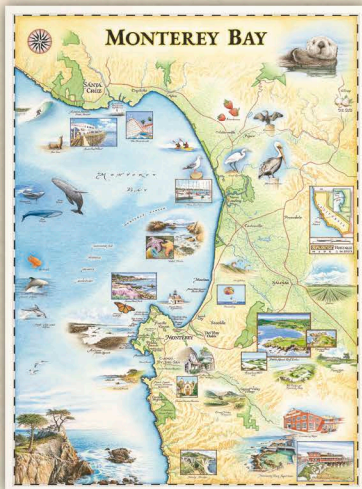

WELL OVER SIXTY ILLUSTRATED MAPS LATER, THE ROBITAILLE BROTHERS (WITH UNWAVERING SUPPORT FROM THEIR MOST AMAZING PARTNERS; JULIE AND NESS) HAVE FOUND THEIR STRIDE. STORYTELLING AND ENGAGEMENT THROUGH ART HAS BECOME THEIR MANTRA. WITH A GROWING COLLECTION OF ACCOMPANYING MAP PRODUCTS, THE OPTIONS ARE LIMITLESS TO HELP PROVIDE HIGH-QUALITY AND SPECIAL MEMORIES FOR YOUR FAMILY AND FRIENDS.

XM-USA
USA MAP
17X23 23X31 28X38

XM-WORLD
WORLD MAP
17X23 23X31 28X38

ALASKA

XM-AK
ALASKA
17X23 23X31 28X38

XM-DENALI
DENALI NATIONAL PARK & RESERVE
17X23 23X31 28X38

XM-IPAK
ALASKA'S INSIDE PASSAGE
17X23 23X31 28X38

ARIZONA

XM-GRANCAN
GRAND CANYON
17X23 23X31 28X38

CALIFORNIA

XM-CA
CALIFORNIA
17X23 23X31 28X38

XM-CCC
CALI CENTRAL COAST
17X23 23X31 28X38

XM-LKTAHOE
LAKE TAHOE
17X23 23X31 28X38

XM-CATALINA
SANTA CATALINA ISLAND
17X23 23X31 28X38

XM-MBCA
MONTEREY BAY
17X23 23X31 28X38

XM-SANFRAN
SAN FRANCISCO
17X23 23X31 28X38

XM-YOS
YOSEMITE NATIONAL PARK
17X23 23X31 28X38

CANADA

XM-BNF
BANFF NATIONAL PARK
17X23 23X31 28X38

COLORADO

XM-CO
COLORADO
17X23 23X31 28X38