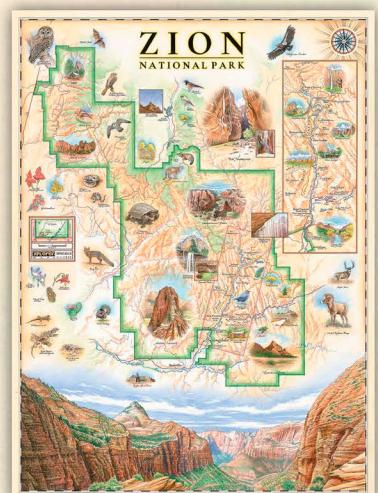

UTAH

XM-UTAH
17X23 23X31 28X38

TEXAS

XM-TEX
TEXAS
17X23 23X31 28X38

UTAH

XM-BRYCE
BRYCE CANYON NATIONAL PARK
(7) 17X23 23X31 28X38

XM-CAPREEF
CAPITAL REEF NATIONAL PARK
17X23 23X31 28X38

XM-ZION
ZION NATIONAL PARK
17X23 23X31 28X38