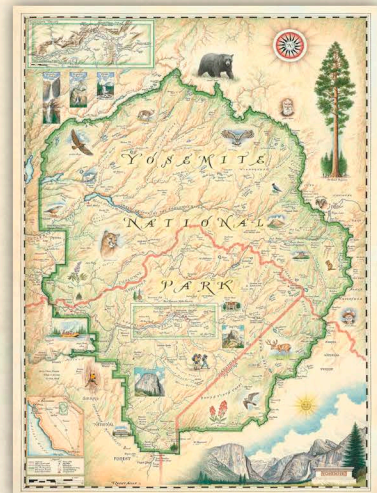

XM-YOS
YOSEMITE NATIONAL PARK
17X23 23X31 28X38