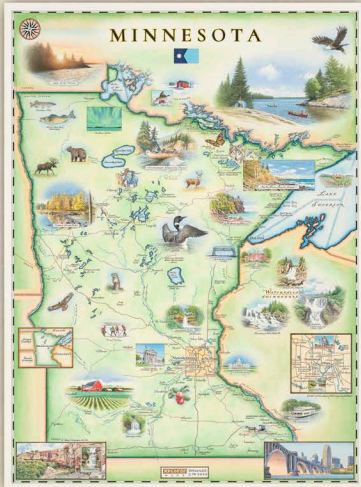

WELL OVER SIXTY ILLUSTRATED MAPS LATER, THE ROBITAILLE BROTHERS (WITH UNWAVERING SUPPORT FROM THEIR MOST AMAZING PARTNERS; JULIE AND NESS) HAVE FOUND THEIR STRIDE. STORYTELLING AND ENGAGEMENT THROUGH ART HAS BECOME THEIR MANTRA. WITH A GROWING COLLECTION OF ACCOMPANYING MAP PRODUCTS, THE OPTIONS ARE LIMITLESS TO HELP PROVIDE HIGH-QUALITY AND SPECIAL MEMORIES FOR YOUR FAMILY AND FRIENDS.

XM-RKYMTNP
ROCKY MOUNTAIN NATIONAL PARK
17X23 23X31 28X38

FLORIDA

XM-SCFL
SANIBEL CAPTIVA
17X23 23X31 28X38

HAWAII

XM-HAWAII
17X23 23X31 28X38

IDAHO / MONTANA / WYOMING

XM-YSNP
YELLOWSTONE NATIONAL PARK
17X23 23X31 28X38

MAINE

XM-MAINE
17X23 23X31 28X38

MASSACHUSETTS

XM-BOSTON
17X23 23X31 28X38

MINNESOTA

XM-MN
MINNESOTA
17X23 23X31 28X38

XM-CAPCOD
CAPE COD
17X23 23X31 28X38

MONTANA