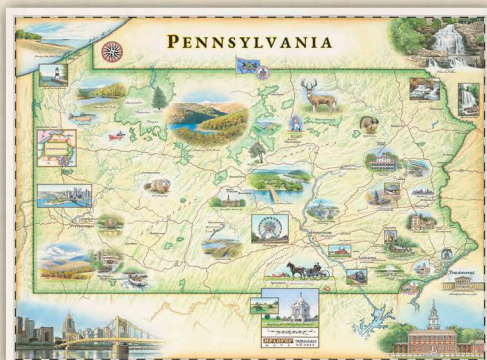

XM-OB
OUTER BANKS
17X23 23X31 28X38

OREGON

XM-OREGON
17X23 23X31 28X38

NORTH CAROLINA/TENNESSEE

XM-GSNP
GREAT SMOKY MOUNTAINS NATIONAL PARK
17X23 23X31 28X38

PENNSYLVANIA

XM-PA
PENNSYLVANIA
17X23 23X31 28X38