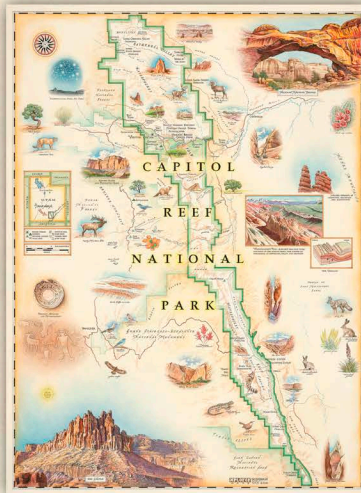

UTAH

XM-UTAH
17X23 23X31 28X38

TEXAS

XM-TEX
TEXAS
17X23 23X31 28X38

UTAH

XM-BRYCE
BRYCE CANYON NATIONAL PARK
(7) 17X23 23X31 28X38

XM-CAPREEF
CAPITAL REEF NATIONAL PARK
17X23 23X31 28X38

XM-ZION
ZION NATIONAL PARK
17X23 23X31 28X38

WASHINGTON

XM-NOCASC
NORTH CASCADES NATIONAL PARK
17X23 23X31 28X38

XM-OLYMNP
OLYMPIC NATIONAL PARK
17X23 23X31 28X38

XM-SANJUAN
SAN JUAN ISLANDS
17X23 23X31 28X38

VIRGINIA

XM-SNP
SHENANDOAH NATIONAL PARK
17X23 23X31 28X38

WYOMING

XM-GTNP
GRAND TETON NATIONAL PARK
17X23 23X31 28X38

MADE IN
MONTANA

WE WORK HARD TO MAKE A PRODUCT THAT IS AS ENJOYABLE TO LOOK AT AS IT IS TO CREATE.

Since the '80's, Old Wood Signs has continued to develop new signs with a classic vintage appeal in a wide variety of categories. Brain-storming, designing, manufacturing and shipping all happen in one location.