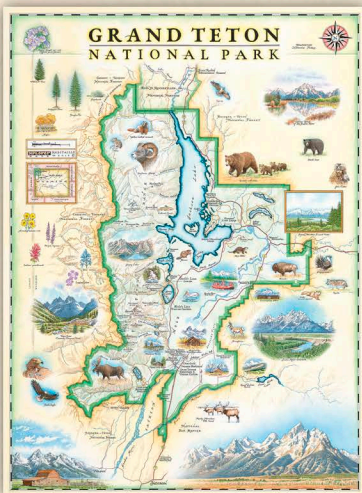

WASHINGTON

XM-NOCASC
NORTH CASCADES NATIONAL PARK
17X23 23X31 28X38

XM-OLYMNP
OLYMPIC NATIONAL PARK
17X23 23X31 28X38

XM-SANJUAN
SAN JUAN ISLANDS
17X23 23X31 28X38

VIRGINIA

XM-SNP
SHENANDOAH NATIONAL PARK
17X23 23X31 28X38

WYOMING

XM-GTNP
GRAND TETON NATIONAL PARK
17X23 23X31 28X38

MADE IN
MONTANA

WE WORK HARD TO MAKE A PRODUCT THAT IS AS ENJOYABLE TO LOOK AT AS IT IS TO CREATE.

Since the '80's, Old Wood Signs has continued to develop new signs with a classic vintage appeal in a wide variety of categories. Brain-storming, designing, manufacturing and shipping all happen in one location.