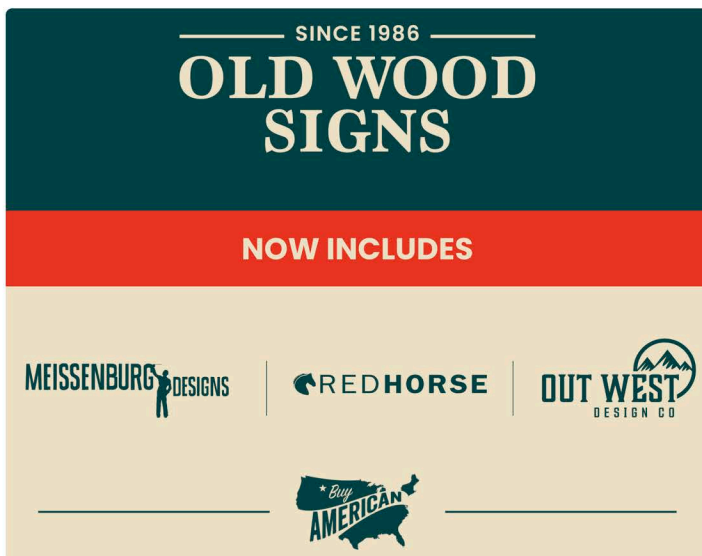

Our customers range from national to international retailers, resorts, television show promoters, conservation groups, non-profits and food and beverage businesses. No customer is too small or too big. We are pleased to be able to produce this beautiful vintage art to new generations of aficionados.

WHAT SETS US APART FROM THE REST?

Innovation! Completely Montana-made, Old Wood Signs continues to innovate through strength in design, advances in technology and product diversification. There is nothing this team can't handle! We love a challenge. The Drive to make customers happy! Personal attention makes our customers' job easier. Your requests are our inspiration. Flexibility! Everything Old Wood Signs makes can be personalized by YOU, the customer. We are happy to change a location and more. Make each sign your own!

CONTACT INFORMATION

11890 MT HWY 83,
BIGFORK, MT 59911

406.837.3005

FAX: 406.837.3010

SALES@OLDWOODSIGNS.COM

OLD WOOD SIGNS SHOWROOMS

AMERICA'S MART ATLANTA

BUILDING 1, FLOOR 9
SPACE 9-D13
ATLANTA, GEORGIA