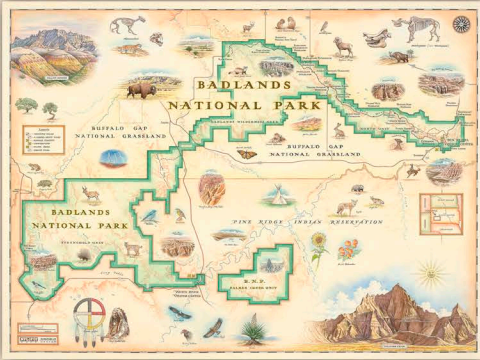

XM-OB
OUTER BANKS
17X23 23X31 28X38

OREGON

XM-OREGON
17X23 23X31 28X38

NORTH CAROLINA/TENNESSEE

XM-GSNP
GREAT SMOKY MOUNTAINS NATIONAL PARK
17X23 23X31 28X38

PENNSYLVANIA

XM-PA
PENNSYLVANIA
17X23 23X31 28X38

SOUTH CAROLINA

XM-SC
SOUTH CAROLINA
17X23 23X31 28X38

SOUTH DAKOTA

XM-BDLND
BADLANDS NATIONAL PARK
17X23 23X31 28X38

XM-BLKHIL
BLACK HILLS
NATIONAL FOREST
17X23 23X31 28X38

TENNESSEE

XM-TN
TENNESSEE
17X23 23X31 28X38