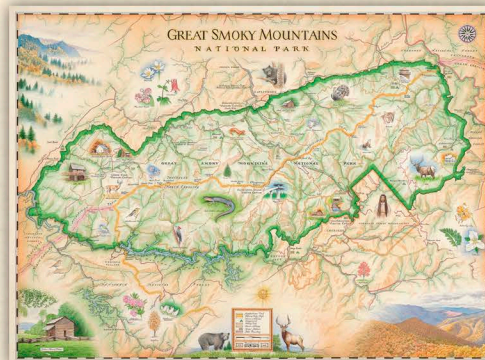

NORTH CAROLINA/TENNESSEE

XM-GSNP
GREAT SMOKY MOUNTAINS NATIONAL PARK
17X23 23X31 28X38